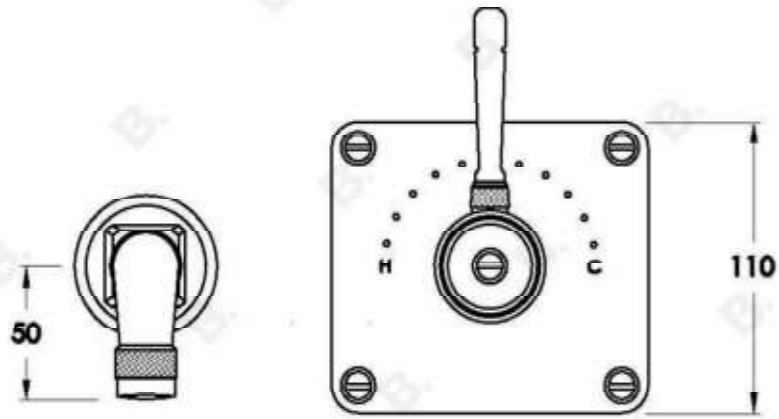

INDUSTRICA WALL MIXER SET WITH METAL LEVER

1.6705.04.0.XX

1.6705.54.0.XX: Flow controlled variant

PRODUCT DIMENSIONS:

Front view:

Side view:

Top view: