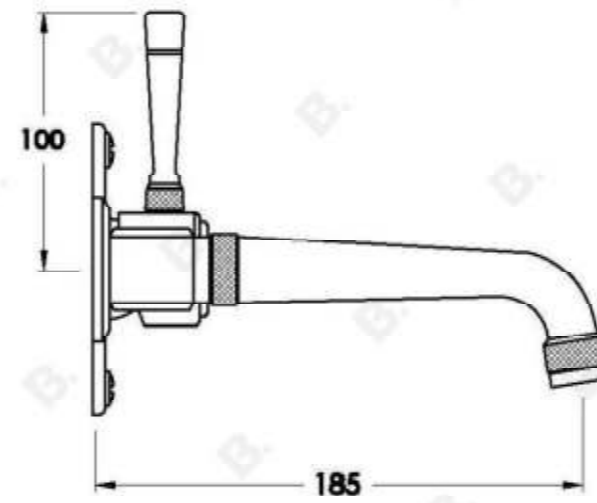

INDUSTRICA WALL MIXER SET WITH METAL LEVER

1.6705.04.0.XX

1.6705.54.0.XX: Flow controlled variant

PRODUCT DIMENSIONS:

Front view:

Side view:

Top view: