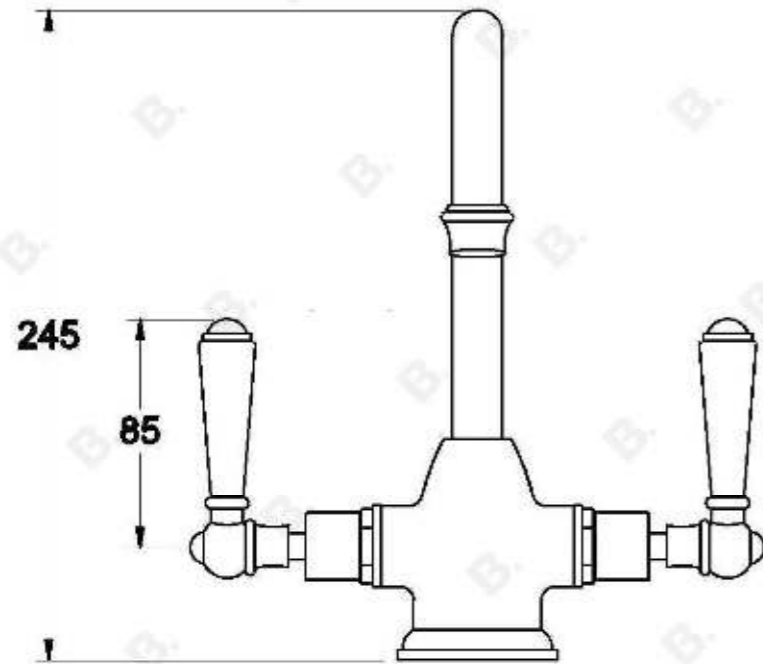

NEU ENGLAND BASIN MIXER WITH METAL LEVERS

1.8004.00.3.XX

PRODUCT DIMENSIONS:

Front view:

Side view:

Top view: