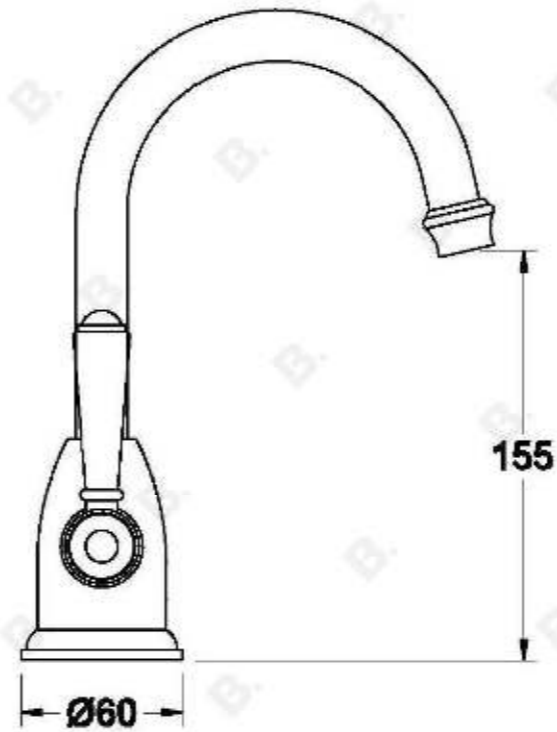

NEU ENGLAND BASIN MIXER WITH METAL LEVERS

1.8004.00.3.XX

PRODUCT DIMENSIONS:

Front view:

Side view:

Top view: