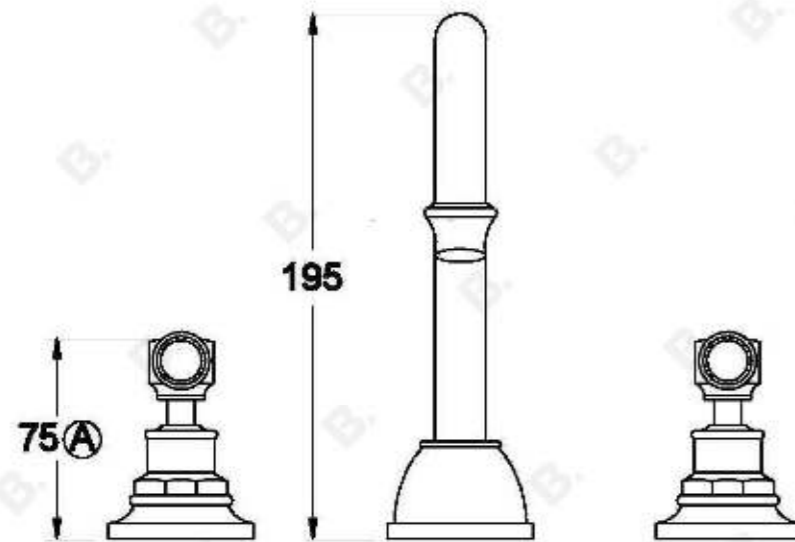

WINSLOW BASIN SET WITH METAL LEVERS

1.8100.00.3.XX

PRODUCT DIMENSIONS:

Front view:

Side view:

Top view: