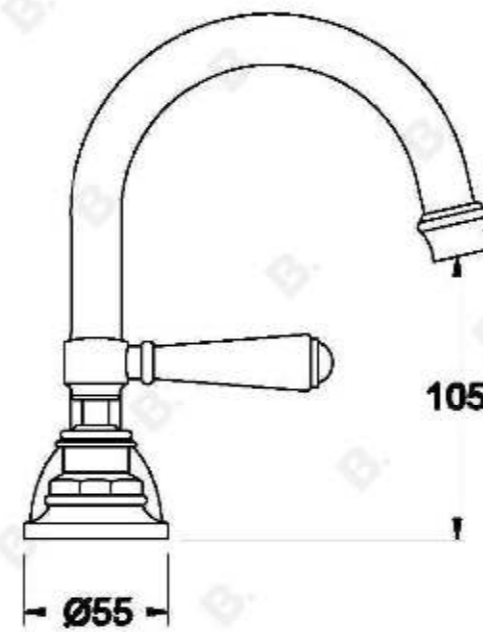

WINSLOW BASIN SET WITH METAL LEVERS

1.8100.00.3.XX

PRODUCT DIMENSIONS:

Front view:

Side view:

Top view: