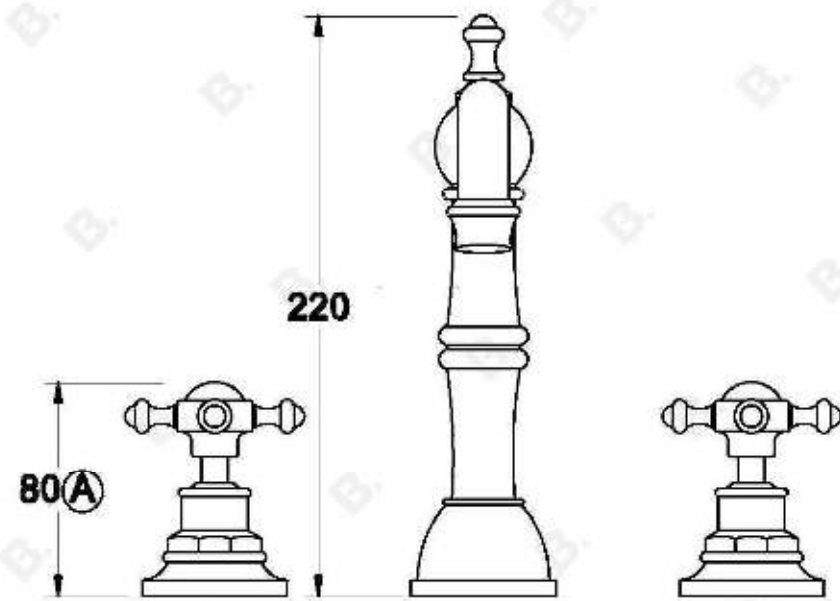

## WINSLOW BASIN SET WITH CROSS HANDLES - JUMPER VALVE

1.8100.02.1.XX

### PRODUCT DIMENSIONS:

Front view:

Side view:

Top view: