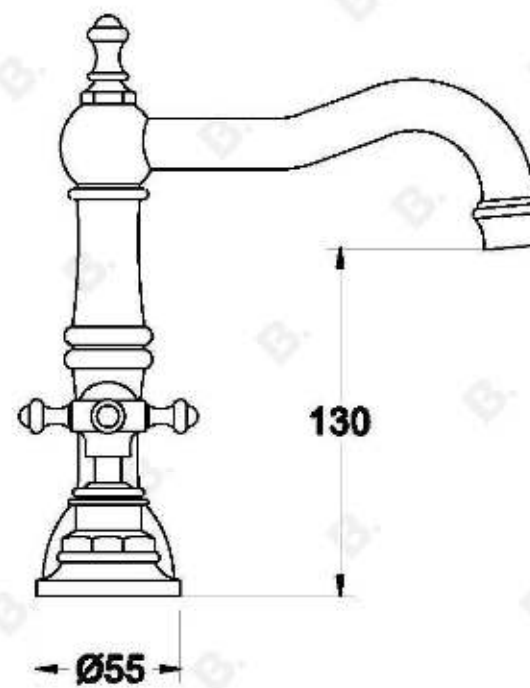

## WINSLOW BASIN SET WITH CROSS HANDLES - JUMPER VALVE

1.8100.02.1.XX

### PRODUCT DIMENSIONS:

Front view:

Side view:

Top view: