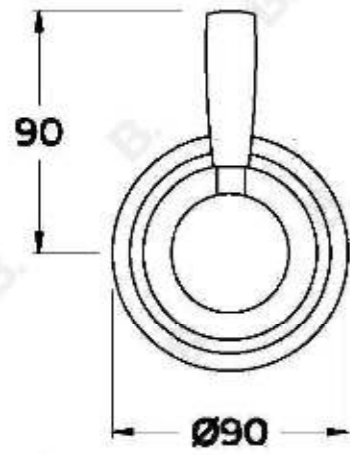

MANHATTAN WALL MIXER

1.9148.00.0.XX

PRODUCT DIMENSIONS:

Front view:

Side view:

Top view: