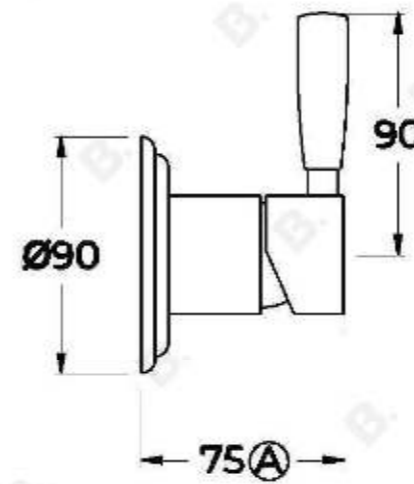

MANHATTAN WALL MIXER

1.9148.00.0.XX

PRODUCT DIMENSIONS:

Front view:

Side view:

Top view: