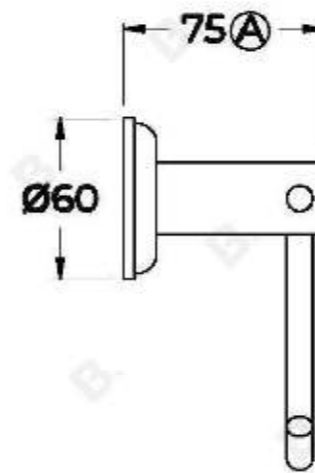

MANHATTAN TOILET ROLL HOLDER

1.9161.00.0.XX

PRODUCT DIMENSIONS:

Front view:

Side view:

Top view: