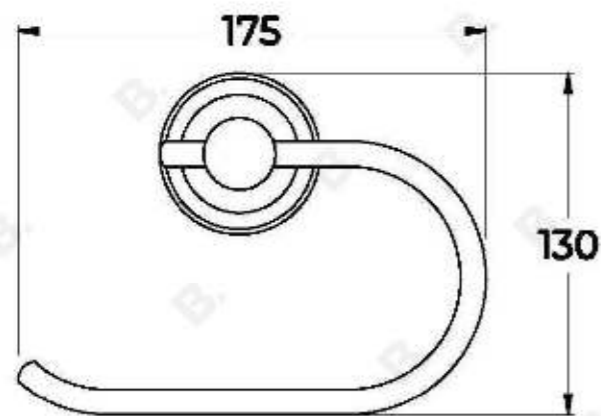

MANHATTAN TOILET ROLL HOLDER

1.9161.00.0.XX

PRODUCT DIMENSIONS:

Front view:

Side view:

Top view: