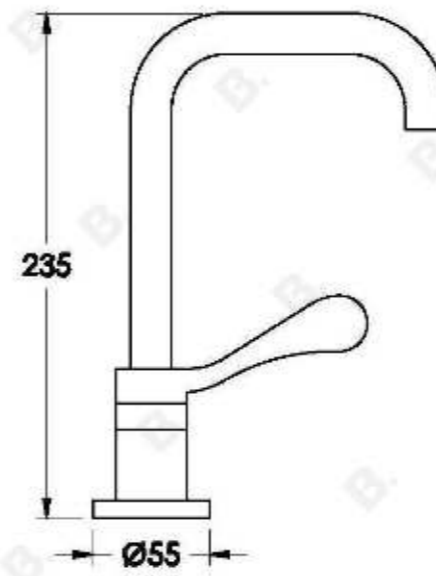

MEMPHIS BASIN SET WITH LEVERS

1.9600.80.3.XX

PRODUCT DIMENSIONS:

Front view:

Side view:

Top view: