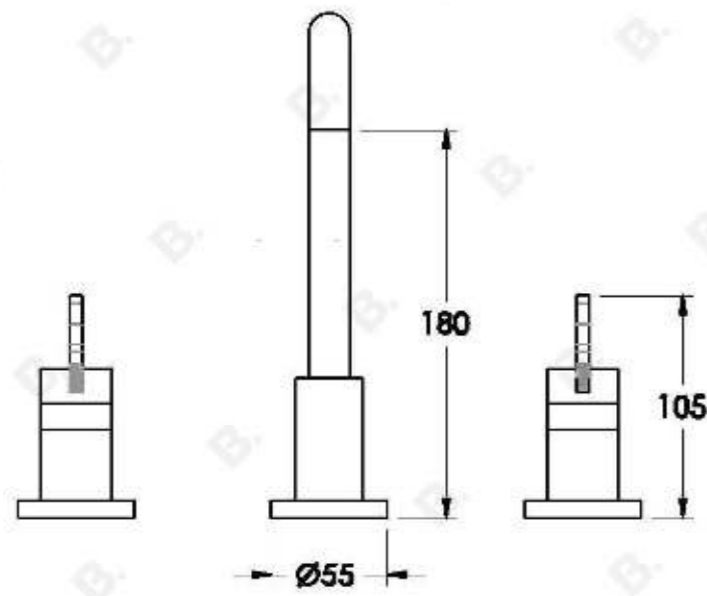

MEMPHIS BASIN SET WITH LEVERS

1.9600.80.3.XX

PRODUCT DIMENSIONS:

Front view:

Side view:

Top view: