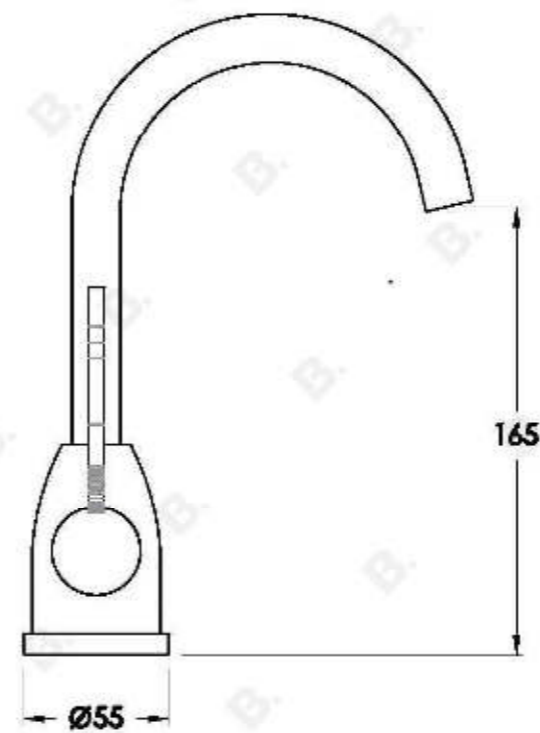

MEMPHIS BASIN MIXER WITH LEVERS

1.9604.00.3.XX

PRODUCT DIMENSIONS:

Front view:

Side view:

Top view: