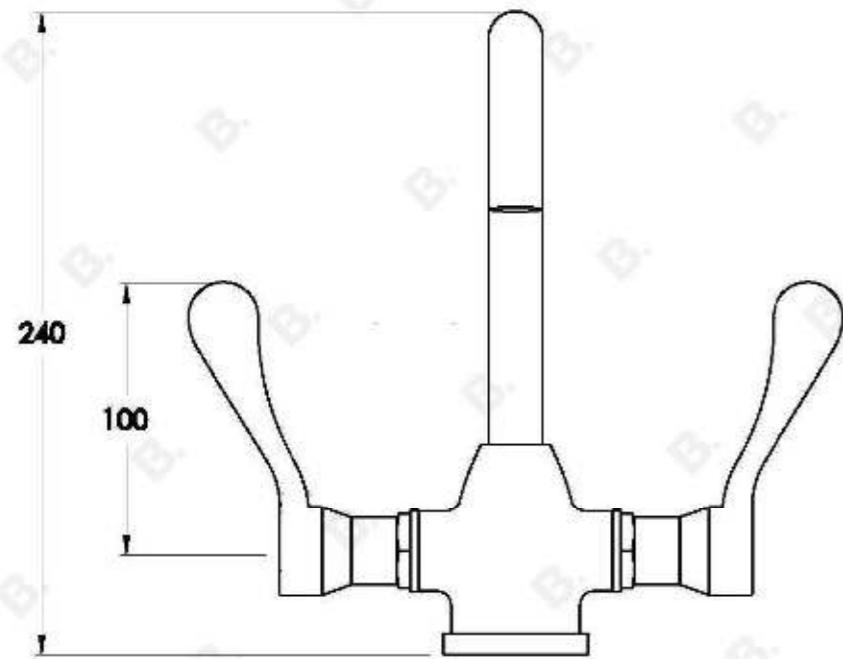

MEMPHIS BASIN MIXER WITH LEVERS

1.9604.00.3.XX

PRODUCT DIMENSIONS:

Front view:

Side view:

Top view: