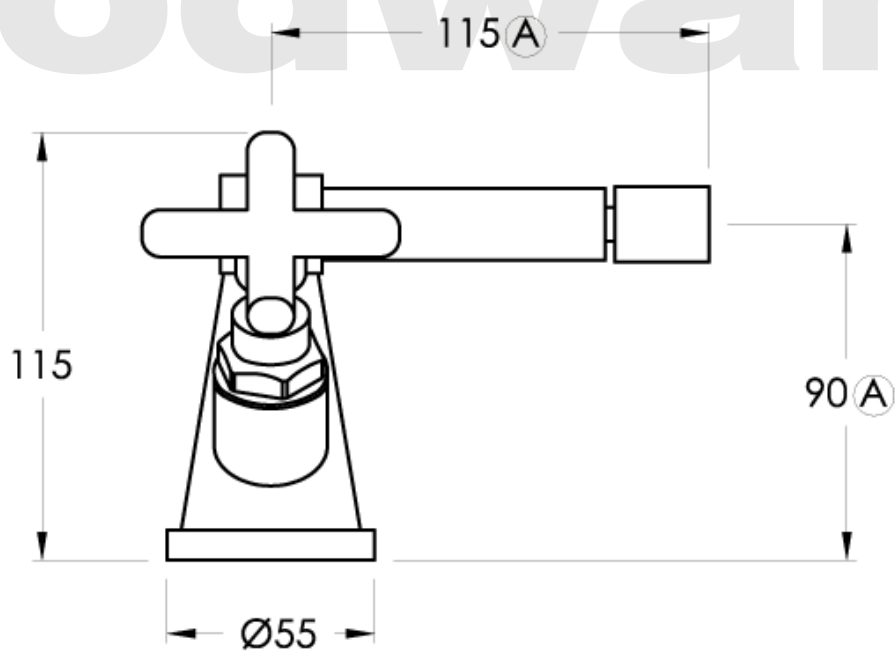

Brodware

(A) Approximate distance

CITY PLUS

1.9737.00.2.XX

XX Indicates finish
 Manufacturing engineers of quality commercial and residential fittings
 Dimensions subjects to change without notice. All dimensions are approximate
 Copyright © Brodware Industries 2013. www.brodware.com.au