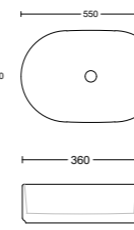

Offset or wall mounted tapware required
WG JUP-BS-450-WG-S

Myrtle White

WG MYR-BS-550-WG-S
WM MYR-BS-550-WM-U

Myrtle Black

BM MYR-BS-550-BKM-U

Quill White

Offset or wall mounted tapware required
WG QUI-BS-600-WG-S