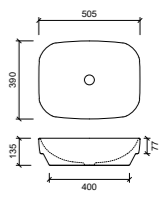

George Inset White

Offset or wall mounted tapware required

WG GEO-BS-600-WG-S
WM GEO-BS-600-WM-U

Lorenzo Inset White

Offset or wall mounted tapware required

WG LOR-BS-500-WG-S
WM LOR-BS-500-WM-U

Radius Inset White