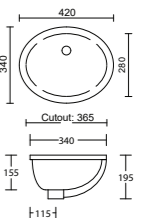

Oval Under Counter White

With overflow to front

- **WG** OVL-BS-420-WG-S