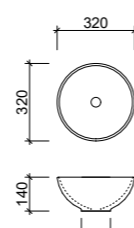

Rose White*

WG ROS-BS-320-WG-S