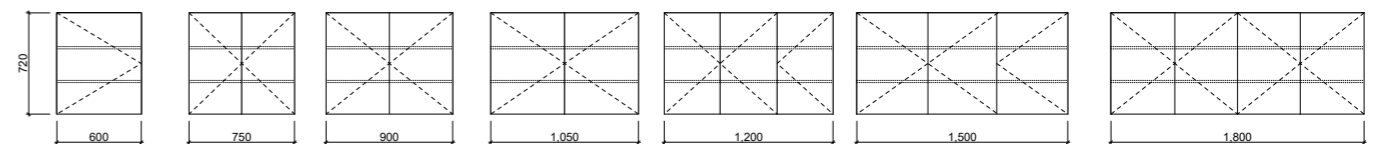

All cabinets 166mm deep. 1500mm available with 3 or 4 doors.

[01.] Tennessee Shaving Cabinet 1200mm | TEN-SC-1200-3-G | $1,084 Emerald Satin Cabinet **[02.] Tennessee Shaving Cabinet 750mm** | TEN-SC-750-D-G | $759 White Satin Cabinet **[03.] Tennessee Shaving Cabinet 900mm** | TEN-SC-900-D-G | $815 Estella Oak Cabinet **[04.] Tennessee Shaving Cabinet 1800mm** | TEN-SC-1800-4-G | $1,449 White Gloss Cabinet **[05.] Tennessee Shaving Cabinet 1200mm** | TEN-SC-1200-3-G | $1,084 Prime Oak Cabinet. **Please refer to pricelist pages for all available options.**