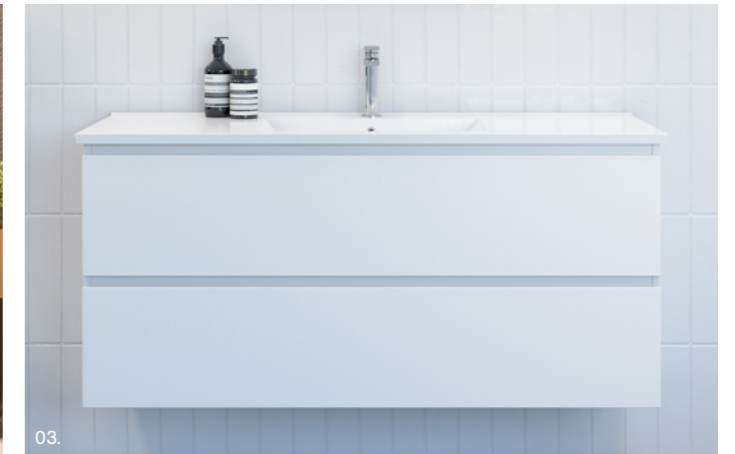

[01.] Nevada Plus Vanity 1500mm | NEVP-V-1500-D-SSA-W | $3,573 Tassie Oak Cabinet with Arctic White SilkSurface Top and White Gloss Allure Ceramic Basins | Shown with Under Cabinet Lighting Kit | LED-L-UNDERCAB-V | ADD $391 **[02.] Nevada Plus Vanity 900mm** | NEVP-V-900-C-SSA-F | $2,229 White Satin Cabinet with Grigio Stone SilkSurface Top and White Gloss Feather Ceramic Basin **[03.] Nevada Plus Vanity 1200mm** | NEVP-V-1200-C-APH-W | $1,616 White Gloss Cabinet with Alpha Ceramic Top **[04.] Nevada Plus Vanity 1200mm** | NEVP-V-1200-C-STD-F | $1,919 Bottega Oak Cabinet with Stadium Mineral Composite Top **[05.] Nevada Plus Vanity 1500mm** | NEVP-V-1500-D-SSA-W | $3,573 Prime Oak Cabinet with Carrara SilkSurface Top and Black Matt Allure Basins | NOTE: Shown with Coloured Basin Upgrade | UPG-OPT-BASCOLOUR | $144 per basin | Shown with Under Cabinet Lighting Kit | LED-L-UNDERCAB-V | ADD $391 **Please refer to pricelist pages for all available options.**

*Selected sizes. See page 42 for Vanity Top Collection.