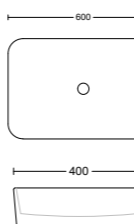

Offset or wall mounted tapware required
WG JUP-BS-450-WG-S

Myrtle White

WG MYR-BS-550-WG-S
WM MYR-BS-550-WM-U

Myrtle Black

BM MYR-BS-550-BKM-U

Quill White

Offset or wall mounted tapware required
WG QUI-BS-600-WG-S