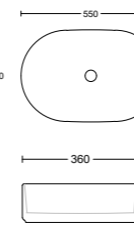

Myrtle White

WG MYR-BS-550-WG-S
WM MYR-BS-550-WM-U