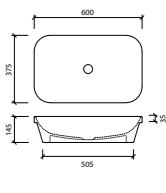

George Inset White

Offset or wall mounted tapware required

WG GEO-BS-600-WG-S
WM GEO-BS-600-WM-U

Lorenzo Inset White

Offset or wall mounted tapware required

WG LOR-BS-500-WG-S
WM LOR-BS-500-WM-U

Radius Inset White