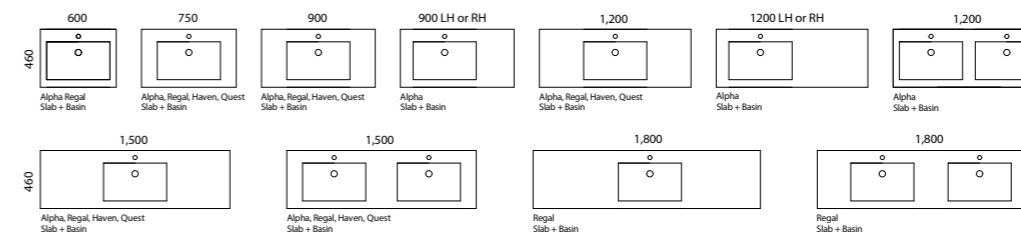

[01.] Nevada Plus Classic Vanity 900mm | NVPC-V-900-C-SSA-W | $2,475 Emerald Green Satin Cabinet with Arctic White SilkSurface Top and White Gloss Allure Ceramic Basin | Shown with Under Cabinet Lighting Kit | LED-L-UNDERCAB-V | ADD $391 **[02.] Nevada Plus Classic Vanity 1800mm** | NVPC-V-1800-D-REG-F | $3,867 Steel Grey Satin Cabinet with Regal Mineral Composite Top **[03.] Nevada Plus Classic Vanity 900mm** | NVPC-V-900-C-APH-F | $1,962 White Satin Cabinet with Alpha Ceramic Top **[04.] Nevada Plus Classic Vanity 1200mm** | NVPC-V-1200-C-SSA-W | $2,814 Navy Blue Satin Cabinet with Carrara SilkSurface Top and Rome Inset Ceramic Basin | Shown with Under Cabinet Lighting Kit | LED-L-UNDERCAB-V | ADD $391 **Please refer to pricelist pages for all available options.**

*Selected sizes. See page 42 for Vanity Top Collection.