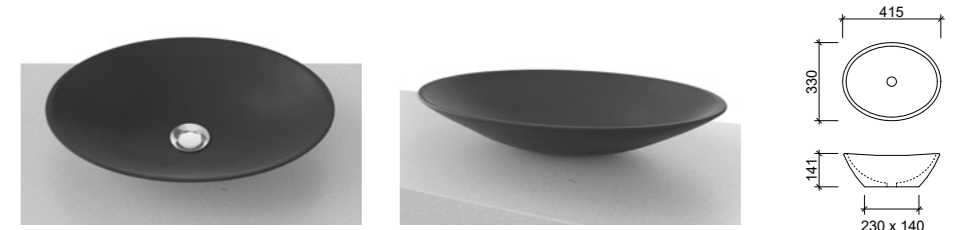

Feather Black

BM FEA-BS-500-BKM-U