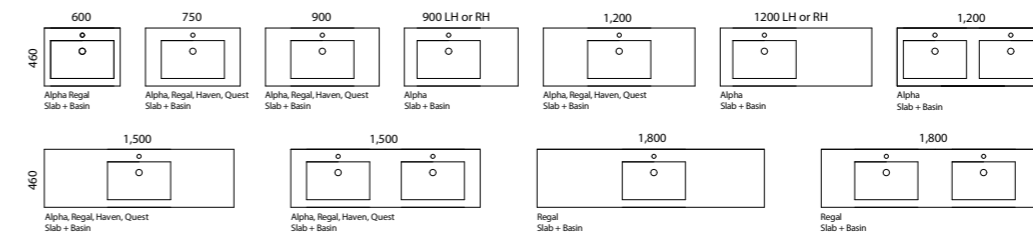

02.

03.

04.

05.

[01.] Nevada Vanity 1200mm | NEV-V-1200-C-APH-W | \$1,090 Elegant Oak Cabinet with Alpha Ceramic Top **[02.] Nevada Vanity 900mm** | NEV-V-900-C-APH-W | \$910 White Satin Cabinet with Alpha Ceramic Top **[03.] Nevada Vanity 1200mm** | NEV-V-1200-D-SSA-F | \$2,336 Perugian Walnut Cabinet with Arctic White SilkSurface Top and White Gloss Florent Ceramic Basins **[04.] Nevada Vanity 1500mm** | NEV-V-1500-C-SSA-W | \$2,766 Rural Oak Cabinet with White Crystal Boulder SilkSurface Top and White Gloss Allure Ceramic Basin **[05.] Nevada Vanity 1800mm** | NEV-V-1800-D-SSA-F | \$3,465 Grey Beige Satin Cabinet with Arctic White SilkSurface Top and White Gloss Lorenzo Inset Ceramic Basins. **Please refer to pricelist pages for all available options.**