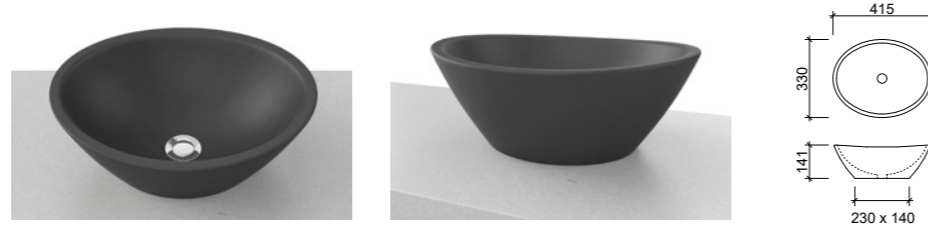

Elite Black*

BM ELI-BS-415-BKM-U