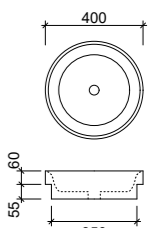

Radius Inset Black

Offset or wall mounted tapware required

BM RAD-BS-400-BKM-U

NOTE: Wastes not included. Ceramic wastes available as separate purchase. White gloss basins included in package price. Matt and coloured basins will incur an additional charge.
*Suitable for small space vanities.

WG White Gloss **WM** White Matt **BM** Black Matt **GM** Grey Matt **LGM** Light Grey Matt **PM** Pink Matt