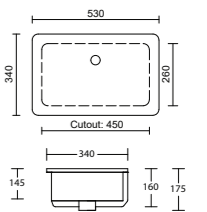

Rectangle Under Counter White

With overflow to front

- **WG** REC-BS-530-WG-S

WG White Gloss   **WM** White Matt   **BM** Black Matt   **GM** Grey Matt   **LGM** Light Grey Matt   **PM** Pink Matt