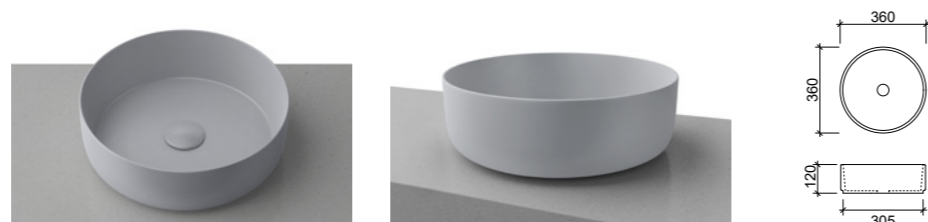

Allure Light Grey

LGM ALL-BS-360-LGM-U