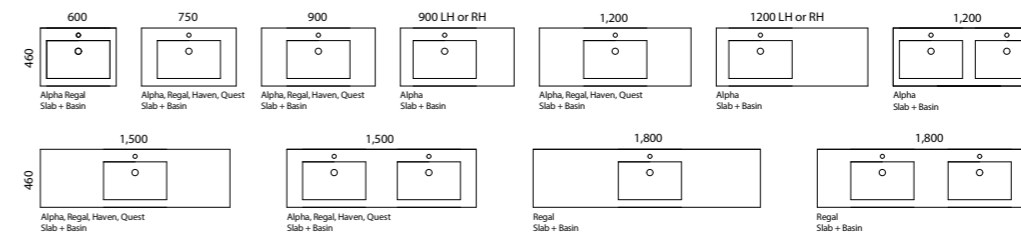

[01.] Nevada Classic Vanity 1800mm | NVC-V-1800-D-SSA-W | $3,785 Light Grey Satin Cabinet with White Crystal Boulder SilkSurface Top and White Gloss Radius Inset Ceramic Basins | Shown with Under Cabinet Lighting Kit | LED-L-UNDERCAB-V | ADD $391 **[02.] Nevada Classic Vanity 750mm** | NVC-V-750-C-SSA-W | $1,852 Black Satin Cabinet with Arctic White SilkSurface Top and White Gloss Allure Ceramic Basin **[03.] Nevada Classic Vanity 1500mm** | NVC-V-1500-D-REG-F | $2,709 White Satin Cabinet with Regal Mineral Composite Top **[04.] Nevada Classic Vanity 1500mm** | NVC-V-1500-C-QUE-W | $1,859 Light Grey Satin Cabinet with Quest Gloss Dolomite Top. **Please refer to pricelist pages for all available options.**

*Selected sizes. See page 42 for Vanity Top Collection.