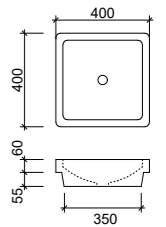

George Inset White

Offset or wall mounted tapware required

WG GEO-BS-600-WG-S
WM GEO-BS-600-WM-U

Lorenzo Inset White

Offset or wall mounted tapware required

WG LOR-BS-500-WG-S
WM LOR-BS-500-WM-U

Radius Inset White