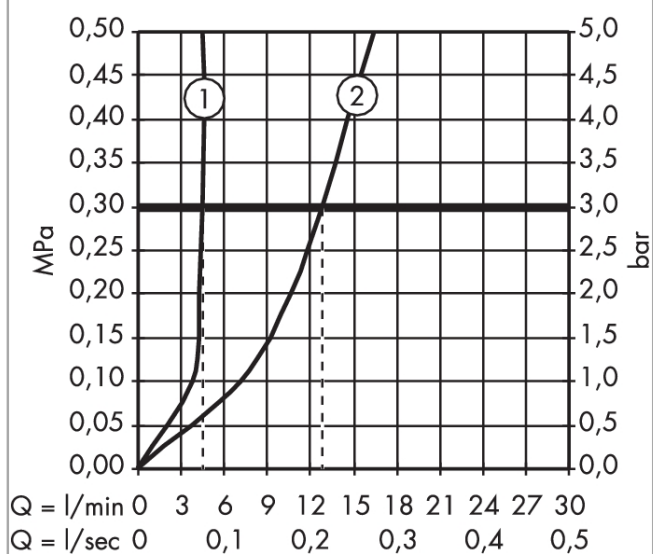

Metris S

Single lever basin mixer 100 without waste set

Surfaces: **Chrome** Article Number: **31060003**

Description

product features

- ComfortZone 100
- flow rate at 3 bar: 5 l/min

Technology

Certificates

Product image

Scale drawing

Flowchart