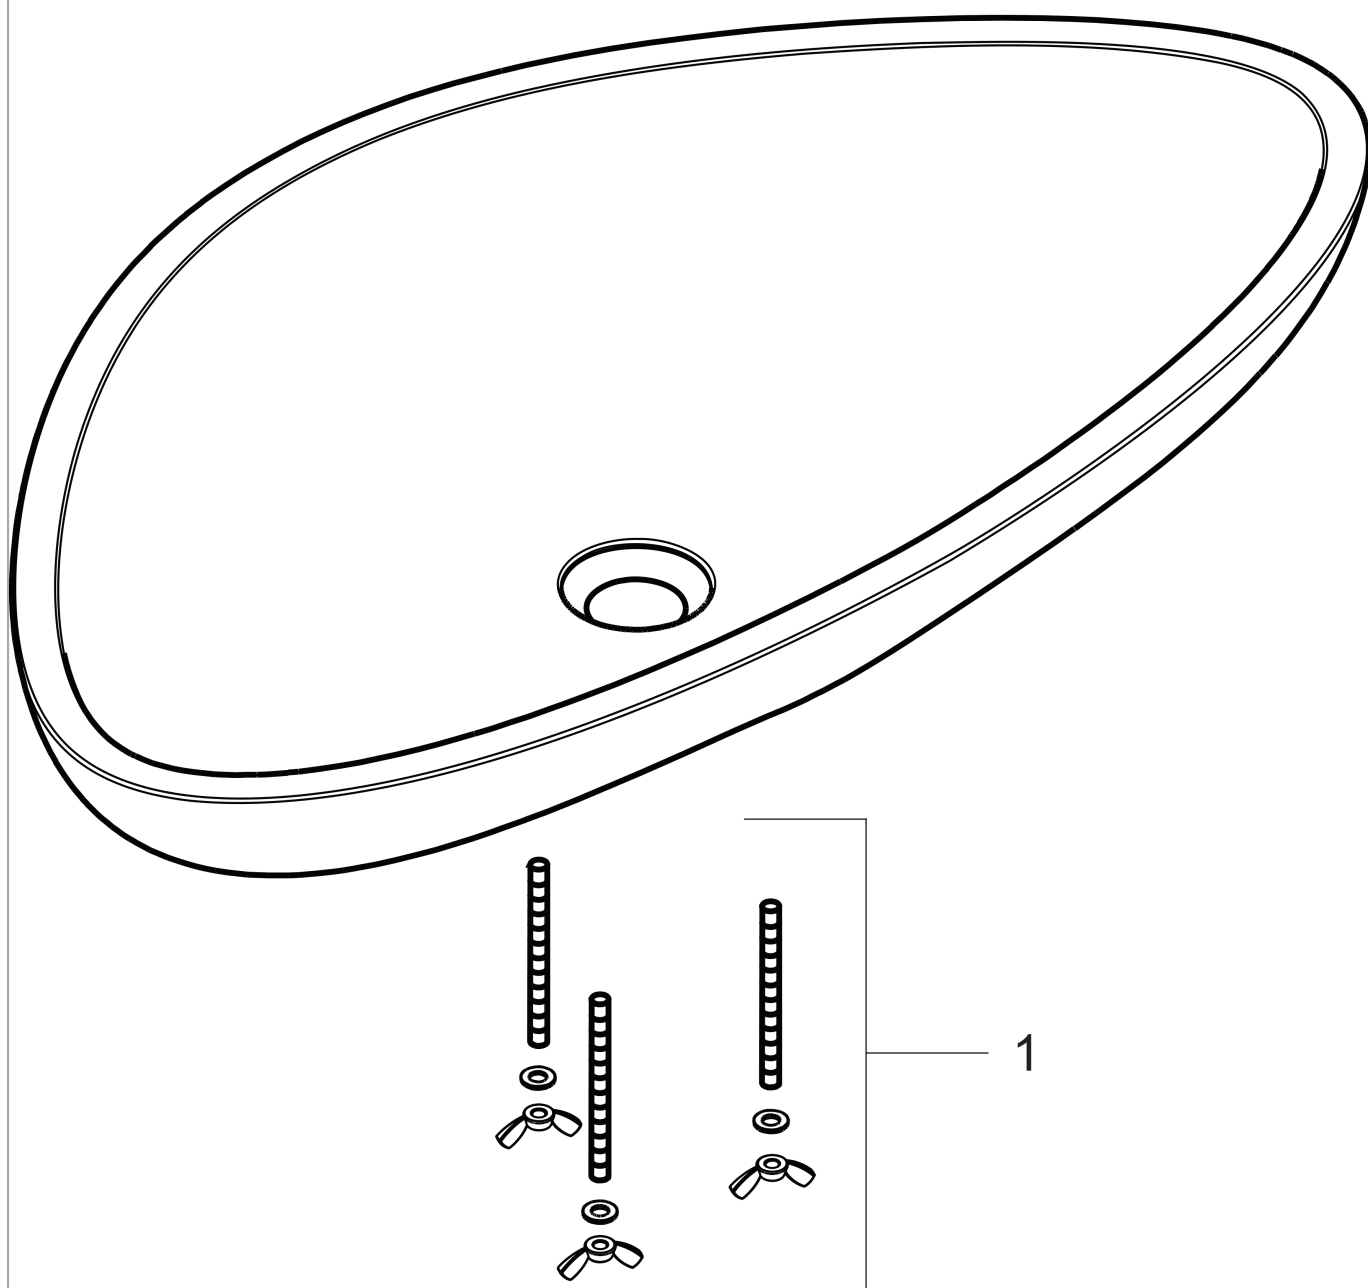

**AXOR Massaud**  
**Wash bowl 600 mm**  
Surfaces: **Alpinwhite**

Article Number: **42305000**

## Exploded Drawing

Year of production: >07/06

**AXOR Massaud**  
**Wash bowl 600 mm**  
Surfaces: **Alpinwhite**    Article Number: **42305000**