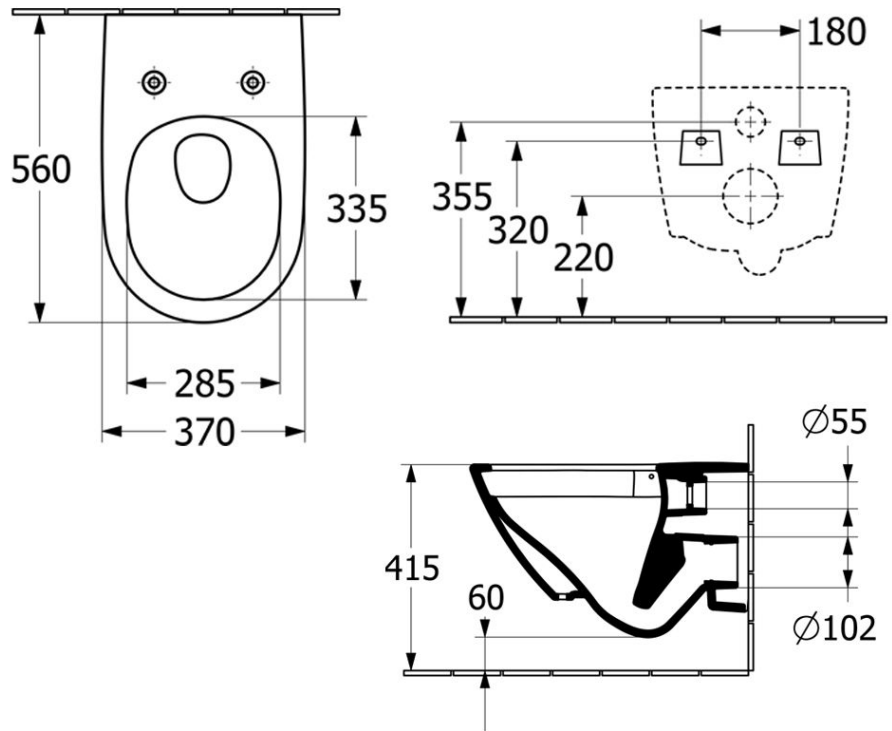

Technical Specification

*Please visit argentaust.com.au/warranty to view the full warranty

Note: All dimensions are in millimetres and are subject to normal manufacturing variations. Always use the physical product measurements for cut-outs and rough-ins as the technical details shown may differ from the actual product. Use acetic cured silicone sealant. Do not use epoxy type adhesives. Clean with damp cloth. Do not use abrasive cleaners, liquids or pastes.