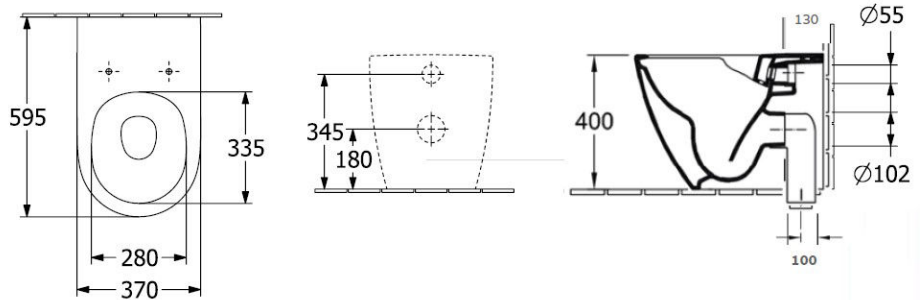

## Product Details

**Code:** 4671T101S4B  
**Brand:** Villeroy & Boch  
**Range:** Subway 3.0  
**Warranty:** 10 Years\*  
**Product Width:** 370 mm  
**Product Depth:** 595 mm  
**WELS:** 4 Star 4.5 LPM, Reg #: L07177

## Additional Features

**Required Product**  
 Matching In Wall Cistern

**Recommended Products**  
 ViConnect 92233300 or 92233400  
 Cistern with E100 E200 or E300  
 Flushplate

**Additional Notes**

- TwistFlush
- Fully Smooth Sided
- Soft Close Seat

## Technical Specification

\*Please visit [argentaust.com.au/warranty](http://argentaust.com.au/warranty) to view the full warranty

Note: All dimensions are in millimetres and are subject to normal manufacturing variations. Always use the physical product measurements for cut-outs and rough-ins as the technical details shown may differ from the actual product. Use acetic cured silicone sealant. Do not use epoxy type adhesives. Clean with damp cloth. Do not use abrasive cleaners, liquids or pastes.