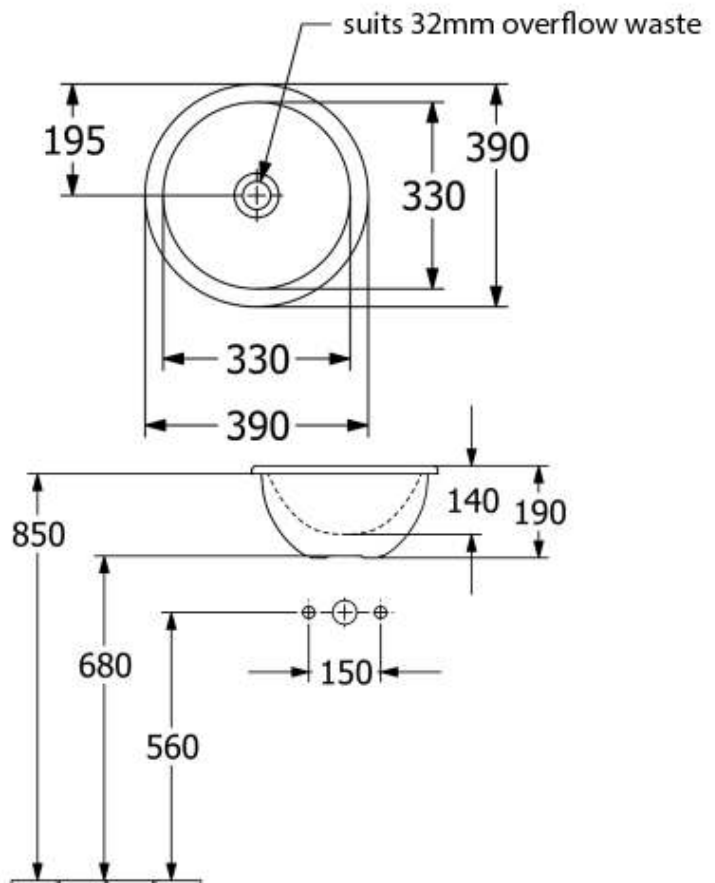

Loop Slim 390 Round Drop In Basin

No Tap Hole

Product Image **Product Details**

Code: 4A590001
Brand: Villeroy & Boch
Range: Loop Slim
Warranty: 10 Years*
Product Width: 390 mm
Product Depth: 390 mm
WELS: N/A

Additional Features **Technical Specification**

Required Product
 32mm Overflow Waste

Recommended Products
 K316-D PUW Series

Additional Notes

- Water capacity to bottom of overflow - 2.8lt

Installation Instructions

- * Position logo visible at the back of the basin
- * Slot overflow at the front

*Please visit argentaust.com.au/warranty to view the full warranty

Note: All dimensions are in millimetres and are subject to normal manufacturing variations. Always use the physical product measurements for cut-outs and rough-ins as the technical details shown may differ from the actual product. Use acetic cured silicone sealant. Do not use epoxy type adhesives. Clean with damp cloth. Do not use abrasive cleaners, liquids or pastes.