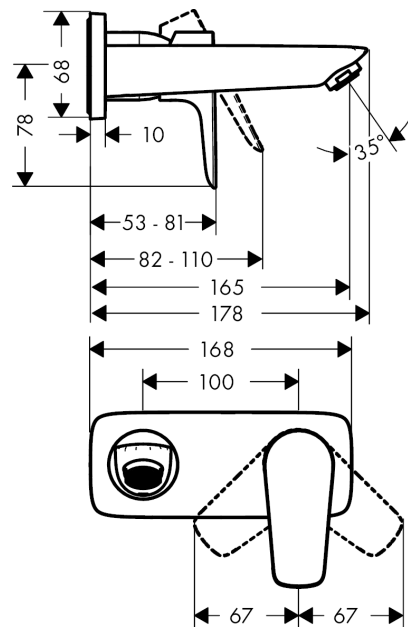

## Talis E

Single lever basin mixer for concealed installation wall-mounted with spout 16.5 cm

Surfaces: **Chrome** Article Number: **71732000**

#### product features

- consists of: Single lever basin mixer for concealed installation wall-mounted, waste set
- projection 165 mm
- normal spray
- flow rate at 3 bar: 5 l/min
- suitable for continuous flow water heaters
- non-closing waste set
- material waste set: metal
- scope of supply: Single lever basin mixer for concealed installation wall-mounted, connecting thread, assembly instruction
- not included: basic set

### Scale drawing