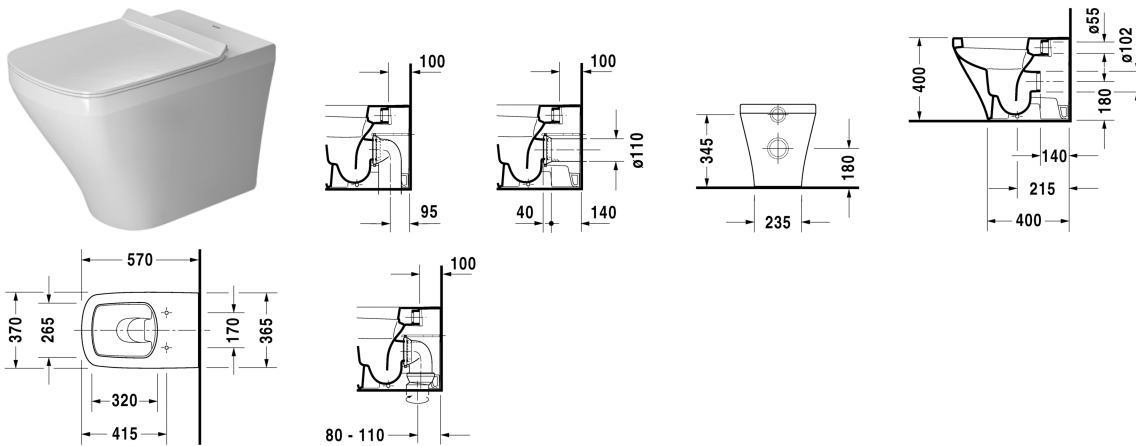

Toilet floor standing # 215009..00

|< 370 mm >|

Toilet floor standing	Dimension	Weight	Order number
back to wall, washdown model, fixings included, horizontal outlet			
Colors			
00 White Alpin			
Variant			
♣ 4,5 l Sanitary ceramics with the special WonderGliss surface finish will remain clean and attractive-looking for a long time to come. When ordering WonderGliss please add a "1" as eleventh digit to the model number.	370 x 570 mm	28,000 kg	215009..00
Accessory			
Toilet seat and cover hinges stainless steel, without automatic closure		2,300 kg	006371
Toilet seat and cover hinges stainless steel, with SoftClose automatic closure, removable		2,300 kg	006379

All drawings contain the necessary measurements which are subject to standard tolerances. They are stated in mm and are non-binding. Exact measurements, in particular for customised installation scenarios, can only be taken from the finished ceramic piece.