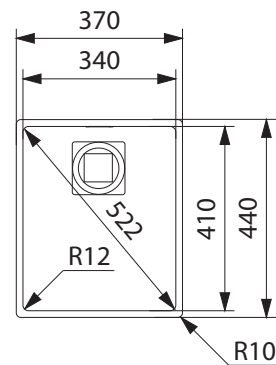

Article Number	127.0281.256
Dimensions	370 x 440mm
Cabinet Base	450mm
Bowl Size	340 x 410 x 175mm/24L
Bowl Radius	12mm
Cut-Out Size	Inset: 357 x 427mm, cr=0-20 Flushmount: utilise DXF file
Cut-Out Template	Yes
Waste Outlet	Semi Integrated Waste
Overflow	Yes
Tap Holes	No
Remote Waste	No
Opposite Configuration	-
Accessories	1 2 3 4 5 6