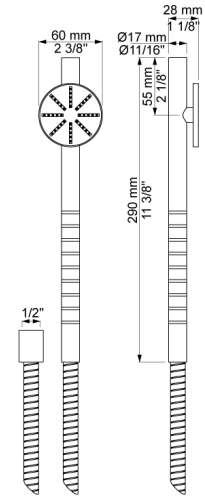

Date:

Client:

Project:

**070S**

Hand shower, hand shower holder and hose with non-return valve.

**Flow**

	<b>Bar:</b>	<b>1.0</b>	<b>2.0</b>	<b>3.0</b>	<b>4.0</b>	<b>5.0</b>
070S <sup>1)</sup>	(l/min)	6.9	9.8	12.0	13.9	15.5

<sup>1)</sup> USA: Flow restricted to 1.8 gpm (7.0 l/min)

**Available in colors**

Color 02, Grey	Color 16, Polished chrome
Color 04, Light blue	Color 17, Gloss black
Color 05, Orange	Color 18, White
Color 06, Light green	Color 19, Natural brass
Color 08, Yellow	Color 20, Brushed chrome
Color 09, Dark grey	Color 21, Carmine red
Color 12, Mocca	Color 25, Pink
Color 14, Bright red	Color 27, Matt black
Color 15, Dark blue	Color 40, Brushed stainless steel

**T60**  
Hand shower with 1.5 m hose

**T68**  
T60 shower holder.