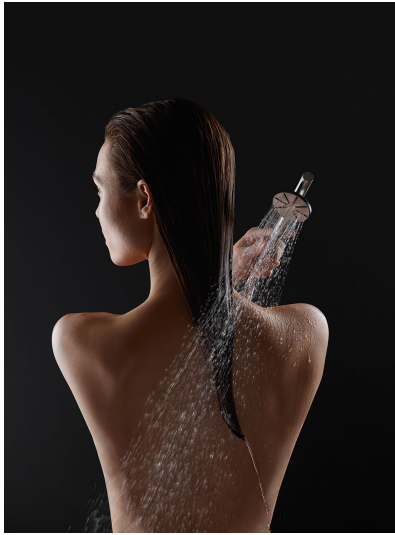

Date:

Client:

Project:

**070S**

Hand shower, hand shower holder and hose with non-return valve.

**Flow**

	<b>Bar:</b>	<b>1.0</b>	<b>2.0</b>	<b>3.0</b>	<b>4.0</b>	<b>5.0</b>
070S <sup>1)</sup>	(l/min)	6.9	9.8	12.0	13.9	15.5

<sup>1)</sup> USA: Flow restricted to 1.8 gpm (7.0 l/min)

**Available in colors**

Color 02, Grey	Color 16, Polished chrome
Color 04, Light blue	Color 17, Gloss black
Color 05, Orange	Color 18, White
Color 06, Light green	Color 19, Natural brass
Color 08, Yellow	Color 20, Brushed chrome
Color 09, Dark grey	Color 21, Carmine red
Color 12, Mocca	Color 25, Pink
Color 14, Bright red	Color 27, Matt black
Color 15, Dark blue	Color 40, Brushed stainless steel