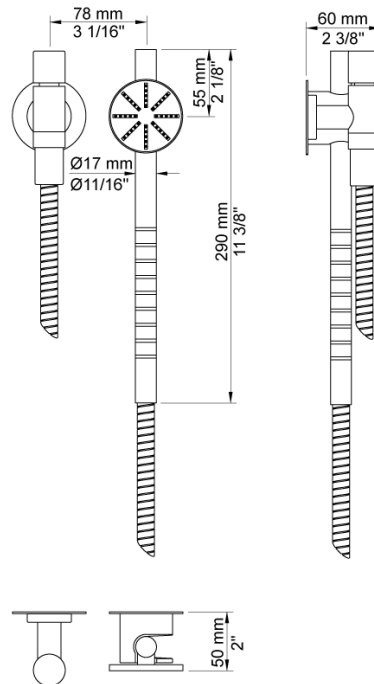

Date:

Client:

Project:

**070S**

Hand shower, hand shower holder and hose with non-return valve.

**Flow**

	<b>Bar:</b>	<b>1.0</b>	<b>2.0</b>	<b>3.0</b>	<b>4.0</b>	<b>5.0</b>
070S <sup>1)</sup>	(l/min)	6.9	9.8	12.0	13.9	15.5

<sup>1)</sup> USA: Flow restricted to 1.8 gpm (7.0 l/min)

**Available in colors**

Color 02, Grey	Color 16, Polished chrome
Color 04, Light blue	Color 17, Gloss black
Color 05, Orange	Color 18, White
Color 06, Light green	Color 19, Natural brass
Color 08, Yellow	Color 20, Brushed chrome
Color 09, Dark grey	Color 21, Carmine red
Color 12, Mocca	Color 25, Pink
Color 14, Bright red	Color 27, Matt black
Color 15, Dark blue	Color 40, Brushed stainless steel

**T60**  
Hand shower with 1.5 m hose

**T68**  
T60 shower holder.