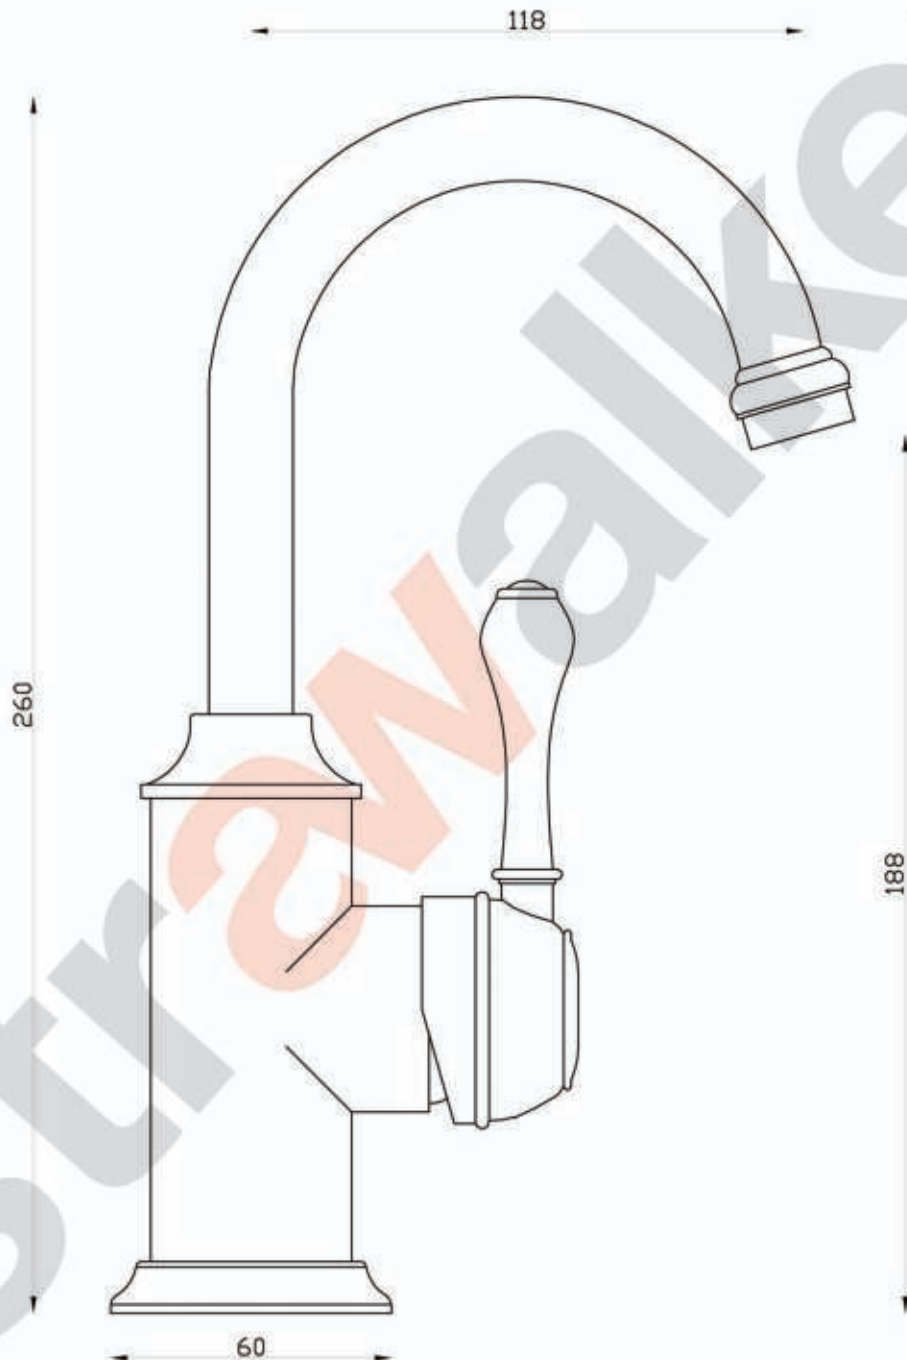

OLDE ENGLISH SIGNATURE

A50.03 Basin Mixer

aw™

astrawalker™

Uncompromising quality. Conceived, designed and made in Australia.

ARCHITECTURAL BATHWARE