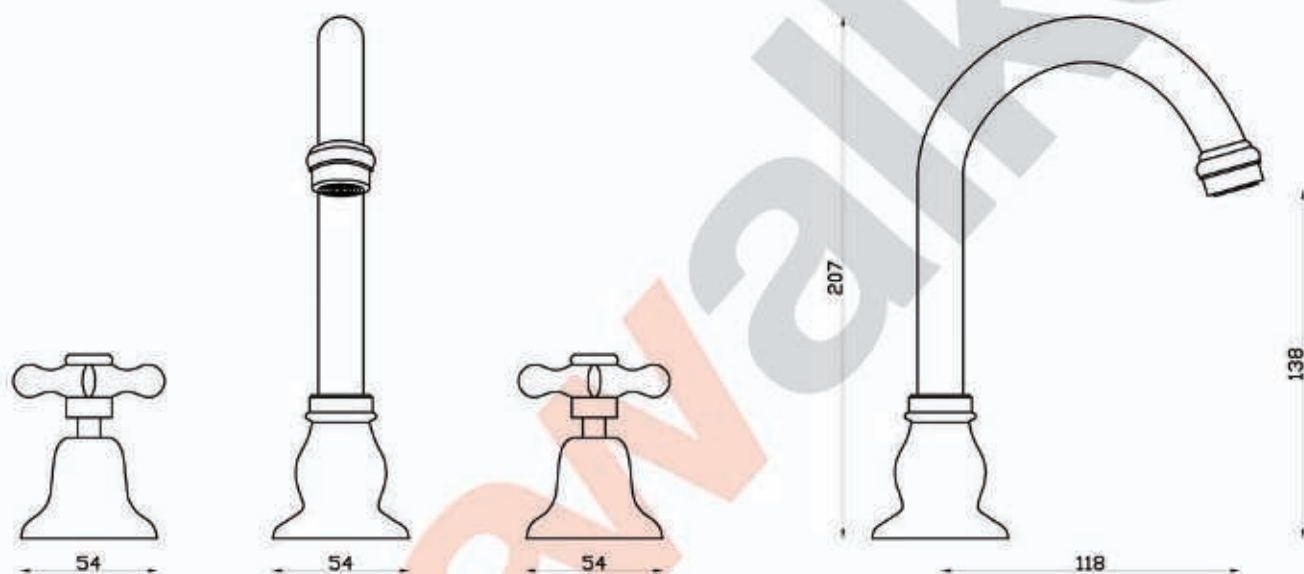

OLDE ENGLISH

A51.00 BAsin Set

aw™

astrawalker™