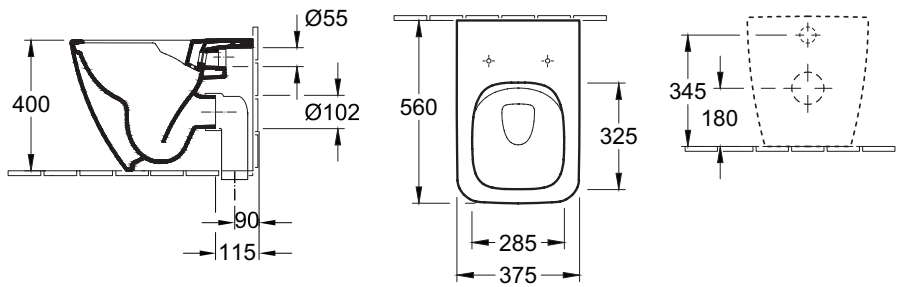

VENTICELLO WALL-FACE TOILET SUITE

Product Image **Technical Specification**

Featuring Villeroy & Boch DirectFlush Technology

Description

Venticello Wall-Face Toilet Suite with Slim Soft-Closing Seat

- 4613R001S4CB** P-Trap
- 4613R0R1S4CB** P-Trap with CeramicPlus
- 4613R101S4B** S-Trap
- 4613R1R1S4B** S-Trap with CeramicPlus

Direct Flush Villeroy & Boch	Soft Closing Villeroy & Boch	Ceramic Plus Villeroy & Boch
--	--	--

Additional Information

- DirectFlush - Rimless technology
- 5 Year Warranty *Conditions Apply
- WELS 4.5/3L 4 Star
- S-Trap Pans supplied with 50015P Vario Bend to suit 90mm set-out