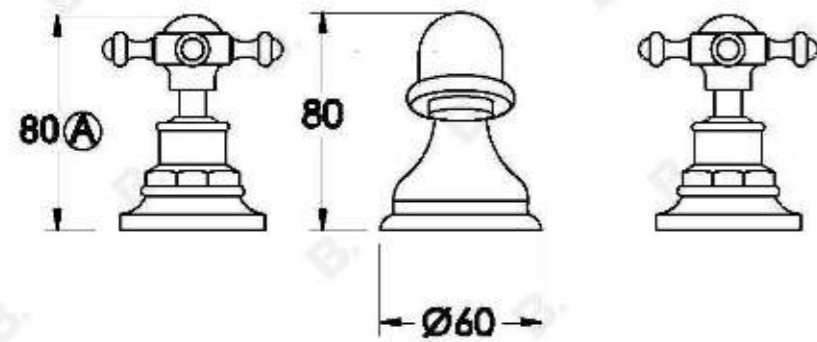

WINSLOW BASIN SET WITH CROSS HANDLES - JUMPER VALVE

1.8100.03.1.XX

PRODUCT DIMENSIONS:

Front view:

Side view:

Top view: