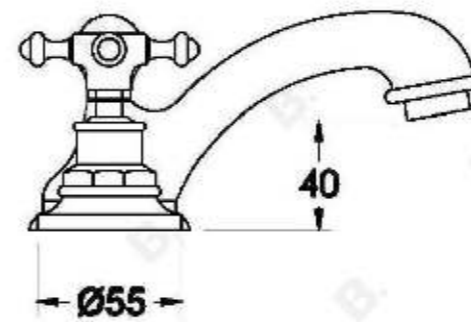

WINSLOW BASIN SET WITH CROSS HANDLES - JUMPER VALVE

1.8100.03.1.XX

PRODUCT DIMENSIONS:

Front view:

Side view:

Top view: