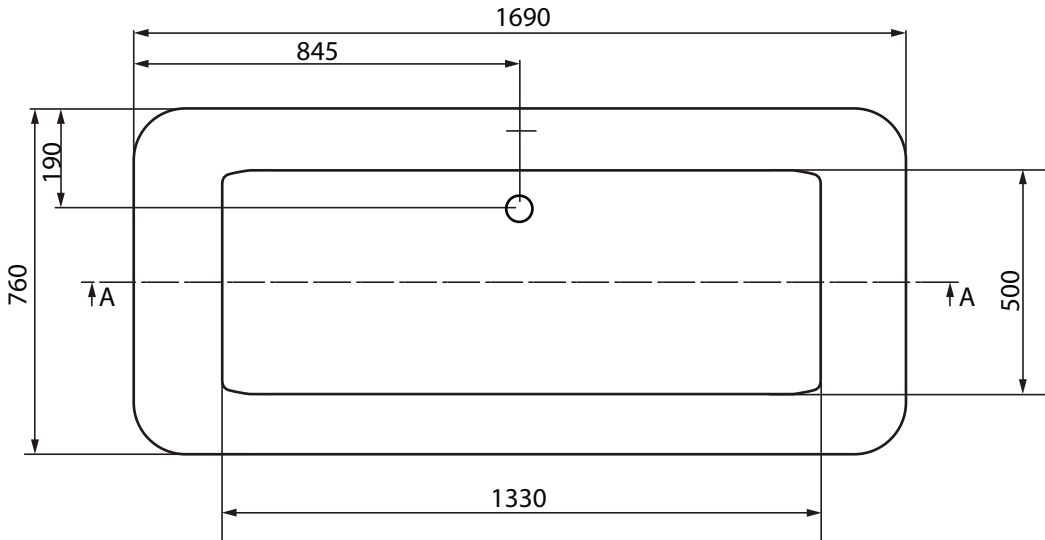

Bath Collection	
Windsor Baths	Kew

A - A

Weight Empty: 120 Kg
 Weight Full: 300 Kg
 Volume: 180 L

We recommend that all products are purchased with the assistance of a specialist bathroom retailer and always installed by an experienced installer who is a member of a recognized association. All sizes quoted are nominal: items may vary by plus or minus 2% against the figures quoted. When planning installations where dimensions are critical, it is essential that the space allowed for individual items is physically checked. Imperial Bathrooms can not be held liable for any costs associated with items not fitting in any given area. The contents of this statement are based on information correct at the time of publication. We reserve the right to make alterations and changes in product characteristics, fixing, packaging, operation etc at any time without notice.