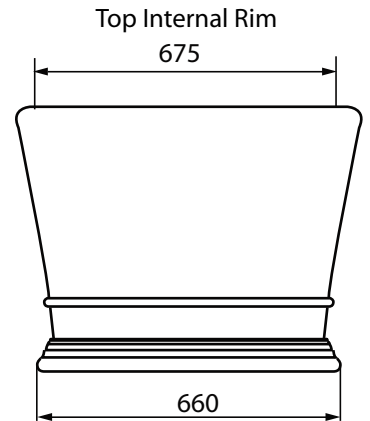

Bath Collection	
Windsor Baths	Kew

A - A

Weight Empty: 120 Kg
 Weight Full: 300 Kg
 Volume: 180 L

We recommend that all products are purchased with the assistance of a specialist bathroom retailer and always installed by an experienced installer who is a member of a recognized association. All sizes quoted are nominal: items may vary by plus or minus 2% against the figures quoted. When planning installations where dimensions are critical, it is essential that the space allowed for individual items is physically checked. Imperial Bathrooms can not be held liable for any costs associated with items not fitting in any given area. The contents of this statement are based on information correct at the time of publication. We reserve the right to make alterations and changes in product characteristics, fixing, packaging, operation etc at any time without notice.