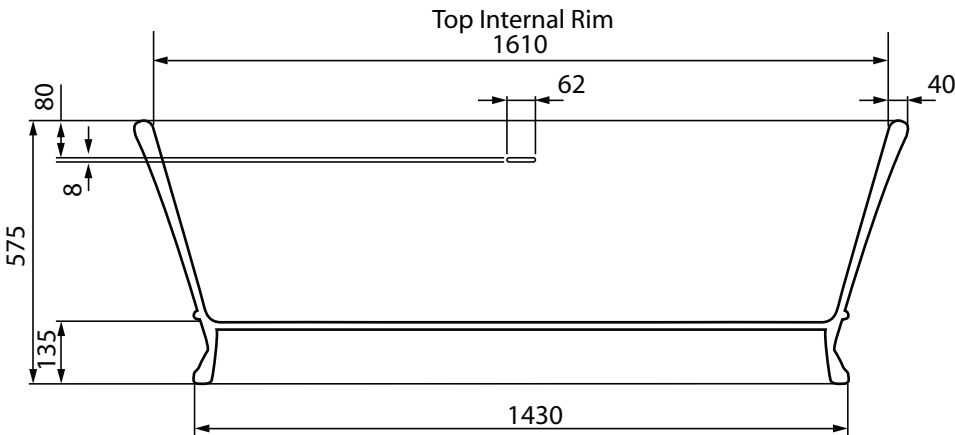

Bath Collection	
Windsor Baths	Kew

A - A

Weight Empty: 120 Kg
 Weight Full: 300 Kg
 Volume: 180 L

We recommend that all products are purchased with the assistance of a specialist bathroom retailer and always installed by an experienced installer who is a member of a recognized association. All sizes quoted are nominal: items may vary by plus or minus 2% against the figures quoted. When planning installations where dimensions are critical, it is essential that the space allowed for individual items is physically checked. Imperial Bathrooms can not be held liable for any costs associated with items not fitting in any given area. The contents of this statement are based on information correct at the time of publication. We reserve the right to make alterations and changes in product characteristics, fixing, packaging, operation etc at any time without notice.