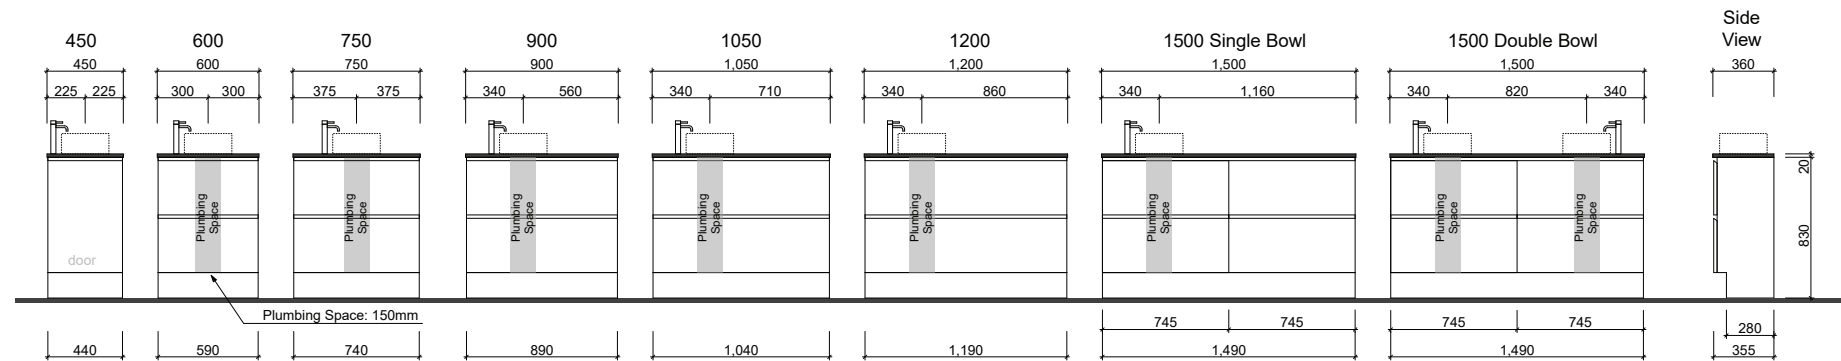

## Wall Hung

## Floor Standing

Waste size: Acrylic = 40mm, Ceramic = 32mm, Sculptured Marble = 32mm  
 Note: Where left or right hand options are available please specify or else cabinets will be supplied as per these drawings.  
 NOTE: All vanity top and basin sizes are nominal only. E&OE