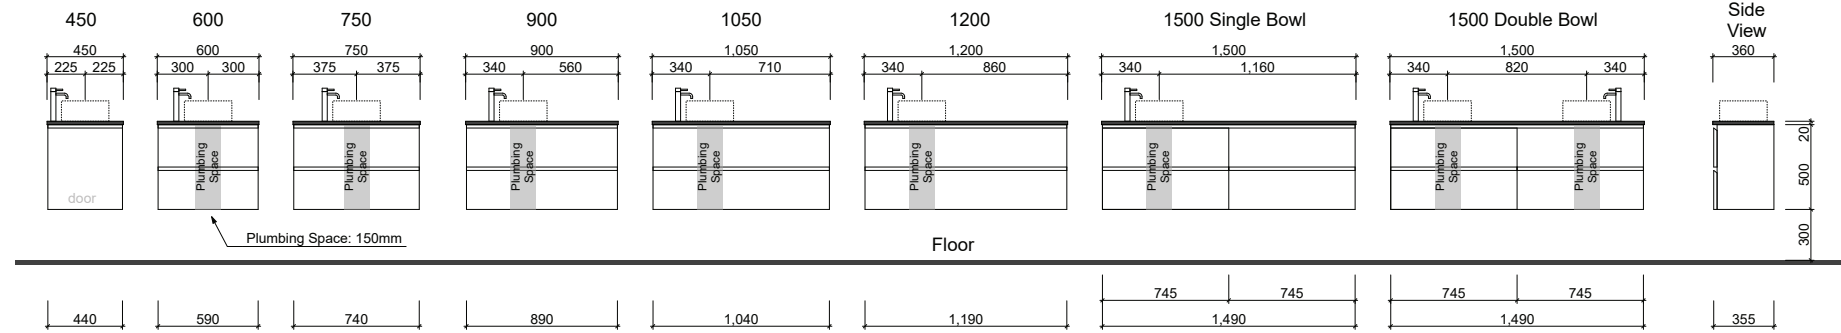

## Wall Hung

## Floor Standing

Waste size: Acrylic = 40mm, Ceramic = 32mm, Sculptured Marble = 32mm  
 Note: Where left or right hand options are available please specify or else cabinets will be supplied as per these drawings.  
 NOTE: All vanity top and basin sizes are nominal only. E&OE