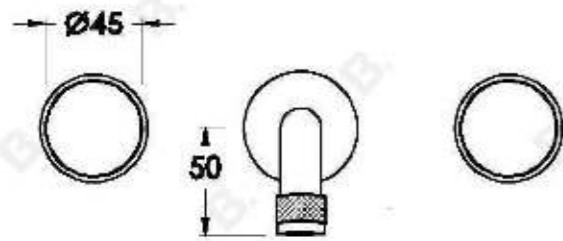

YOKATO WALL SET WITH DISC HANDLES

1.9305.00.6.XX

1.9305.50.6.XX: Flow controlled variant

PRODUCT DIMENSIONS:

Front view:

Side view:

Top view: