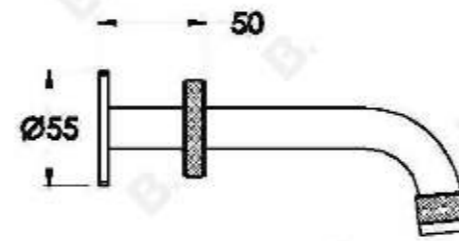

YOKATO WALL SET WITH DISC HANDLES

1.9305.00.6.XX

1.9305.50.6.XX: Flow controlled variant

PRODUCT DIMENSIONS:

Front view:

Side view:

Top view: