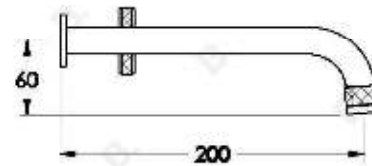

YOKATO WALL SET WITH DISC HANDLES

1.9306.02.6.XX

1.9306.52.6.XX: Flow controlled variant

PRODUCT DIMENSIONS:

Front view:

Side view:

Top view: