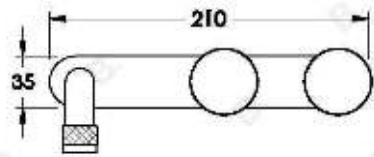

YOKATO WALL SET WITH DISC HANDLES

1.9306.02.6.XX

1.9306.52.6.XX: Flow controlled variant

PRODUCT DIMENSIONS:

Front view:

Side view:

Top view: