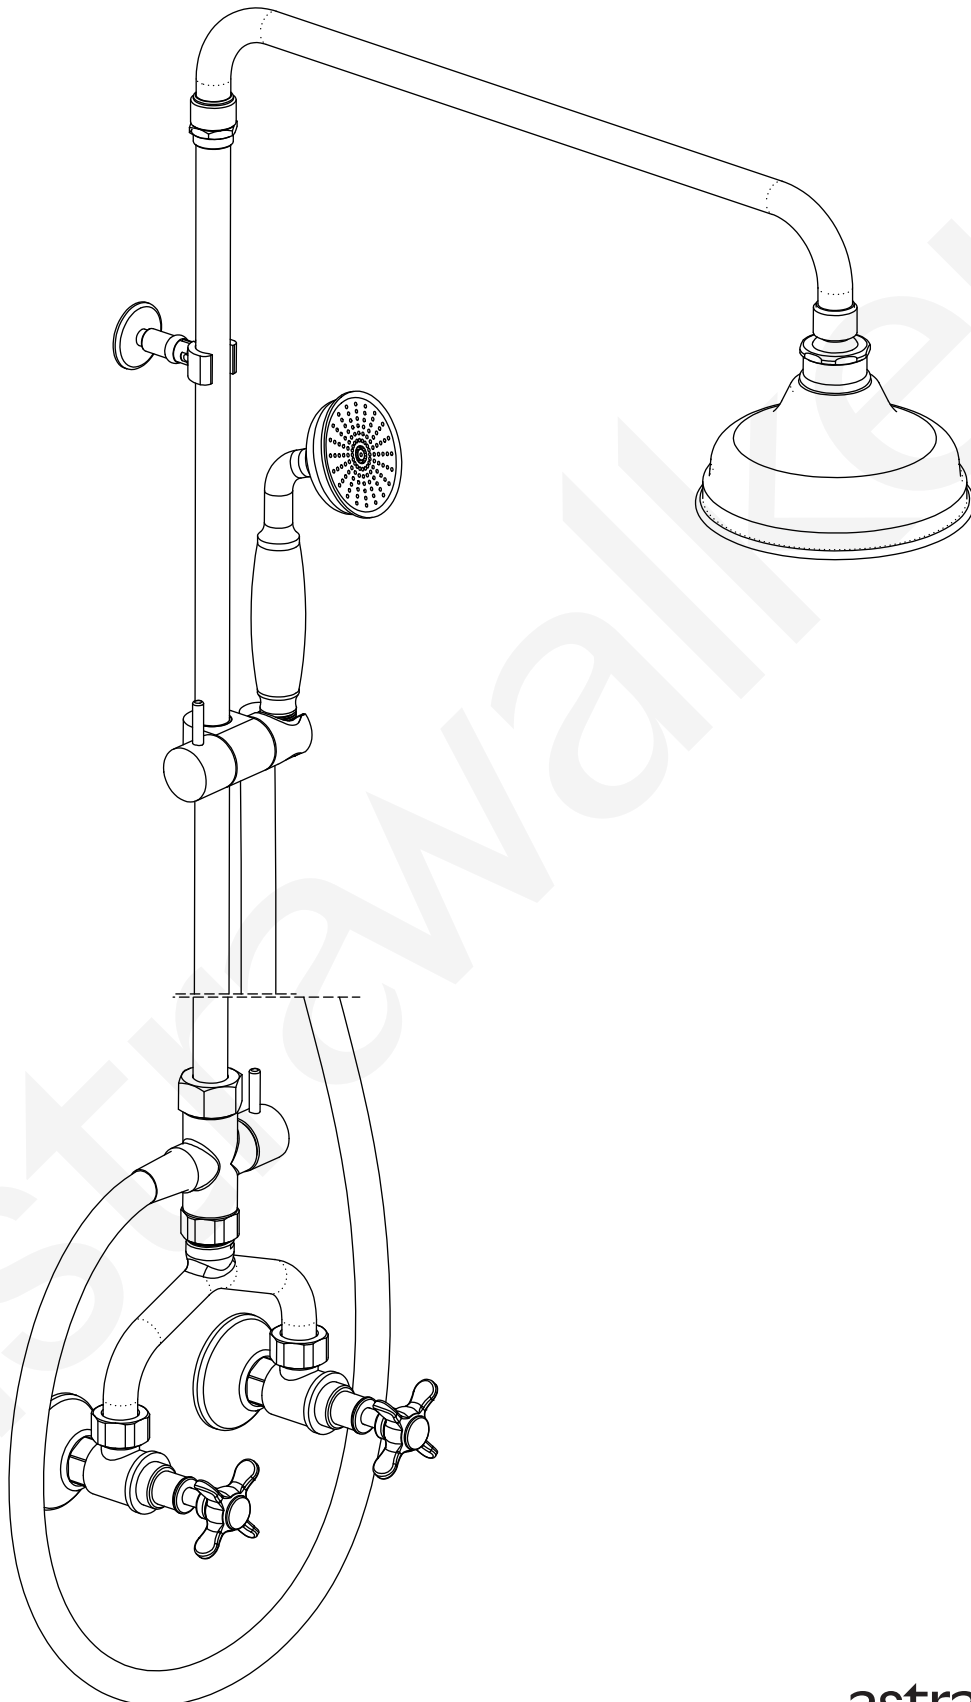

OLDE ENGLISH

aw™

A51.13.V3

Require G /12" male thread in wall at 150mm fixed centres

astrawalker™

OLDE ENGLISH

aw™

A51.13.V3