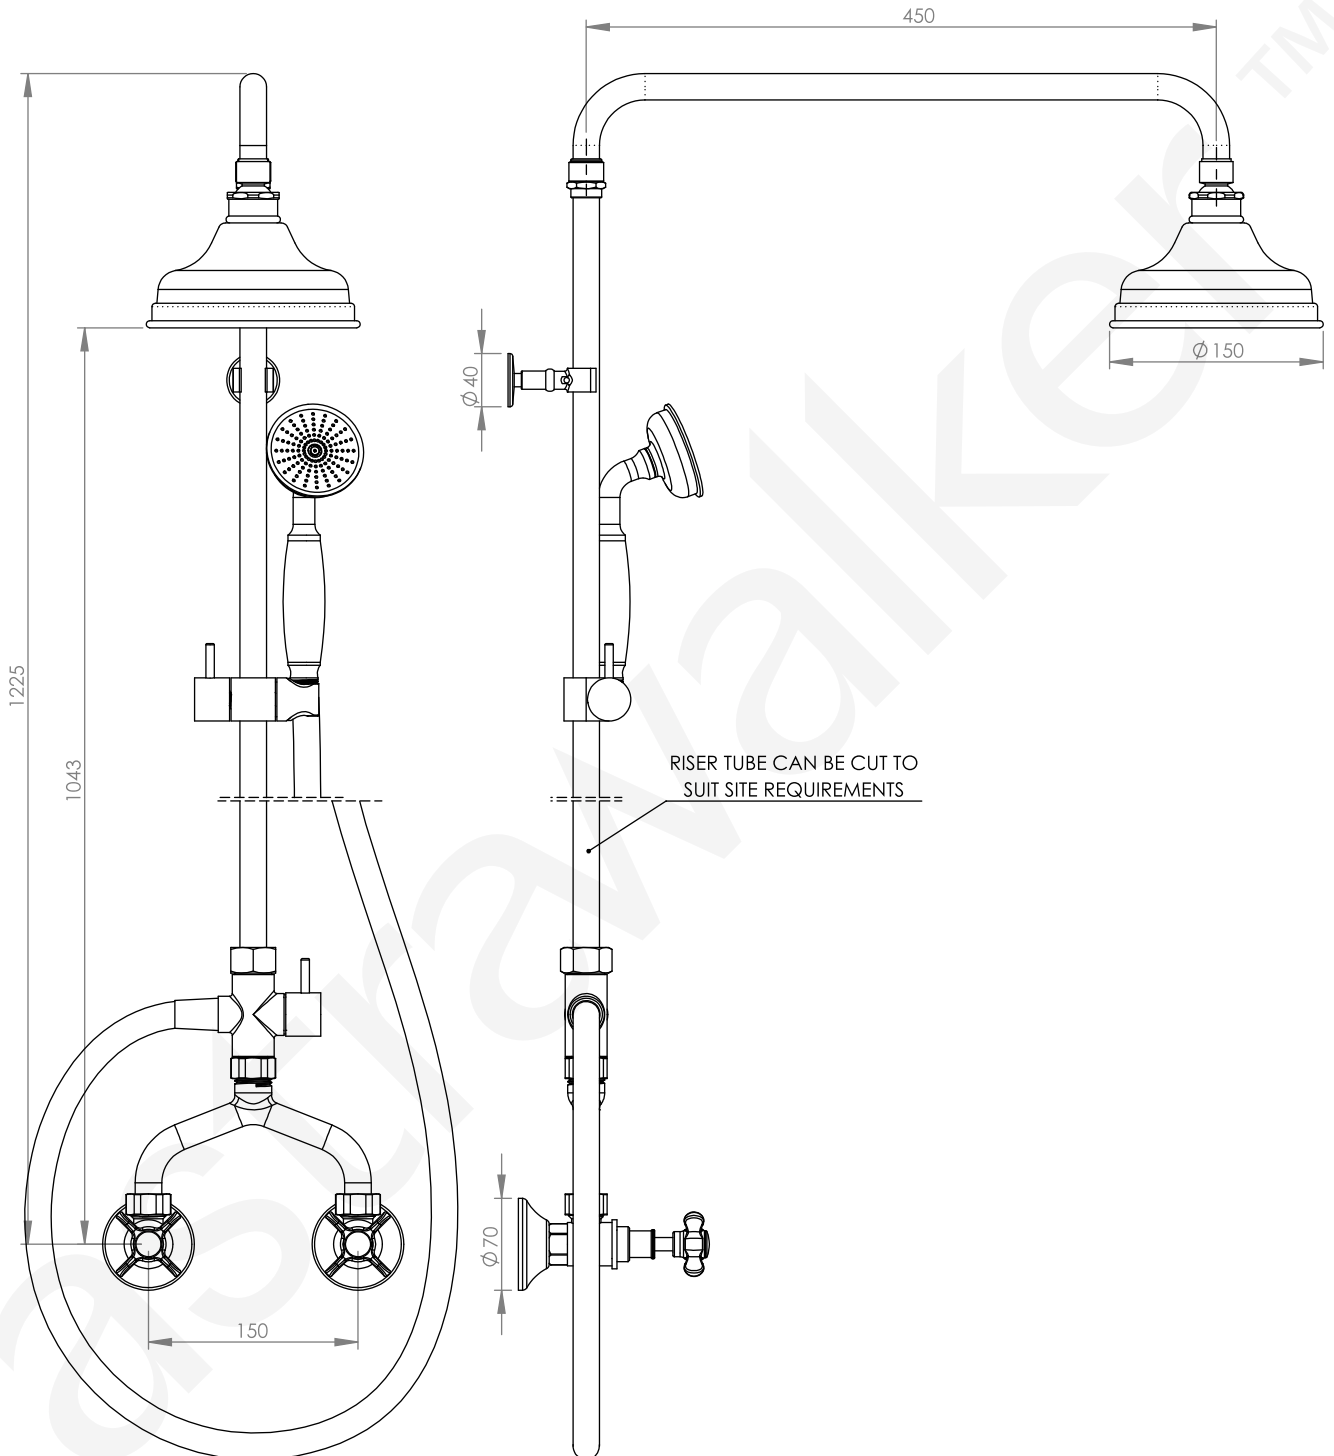

OLDE ENGLISH

aw™

A51.13.V3

Require G /12" male thread in wall at 150mm fixed centres

astrawalker™

OLDE ENGLISH

aw™

A51.13.V3