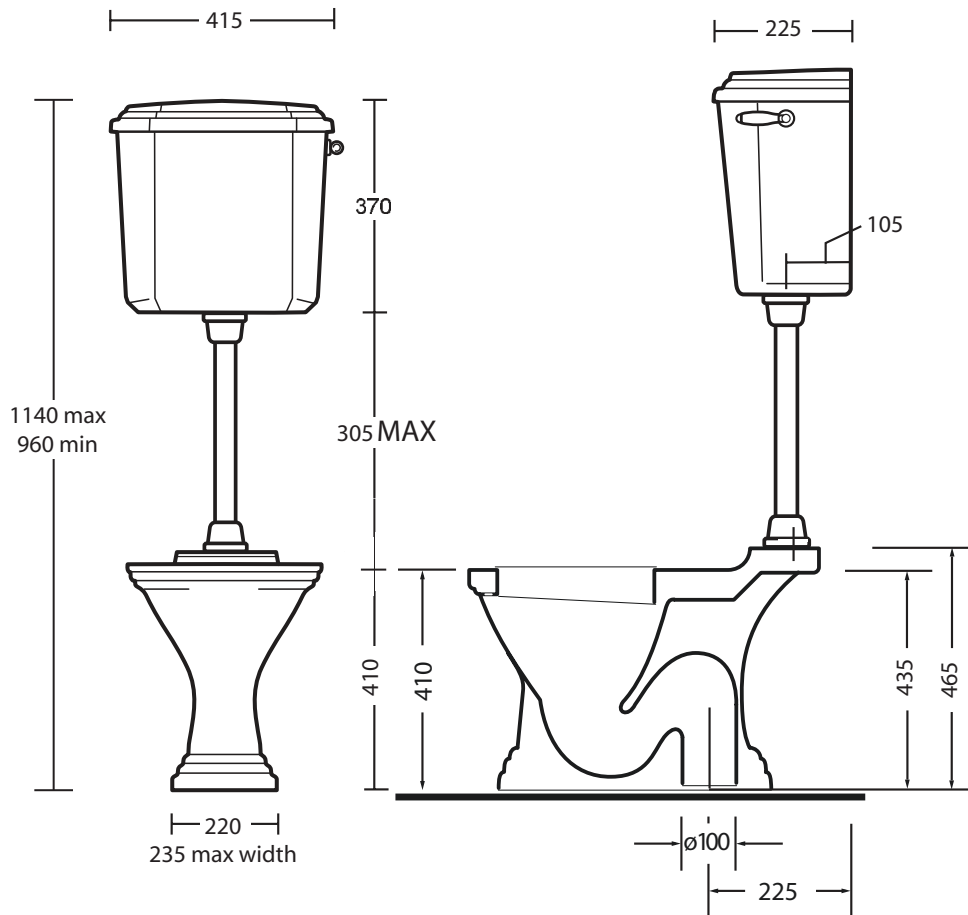

Category	
Astoria	LL S Trap Pan (Australia Only)

We recommend that all products are purchased with the assistance of a specialist bathroom retailer and always installed by an experienced installer who is a member of a recognized association. All sizes quoted are nominal: items may vary by plus or minus 2% against the figures quoted. When planning installations where dimensions are critical, it is essential that the space allowed for individual items is physically checked. Imperial Bathrooms can not be held liable for any costs associated with items not fitting in any given area. The contents of this statement are based on information correct at the time of publication. We reserve the right to make alterations and changes in product characteristics, fixing, packaging, operation etc at any time without notice.