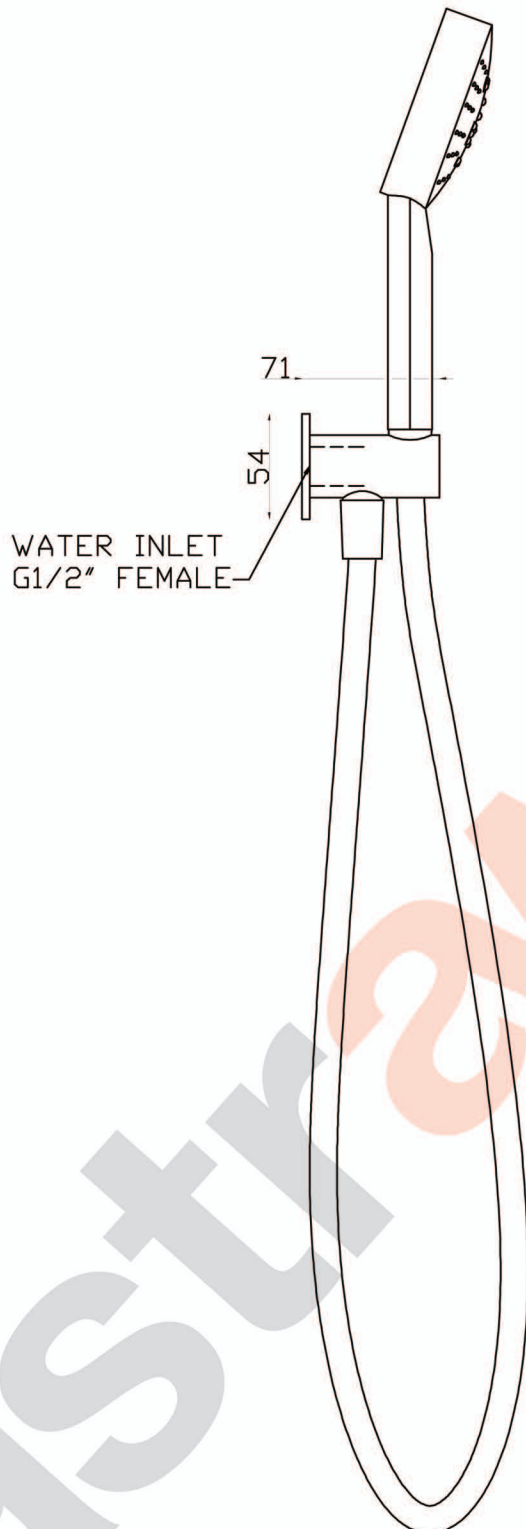

ICON

A69.42.V6 Hand Shower

aw™

HOSE 1.5m

astrawalker™

Uncompromising quality. Conceived, designed and made in Australia.

ARCHITECTURAL BATHWARE