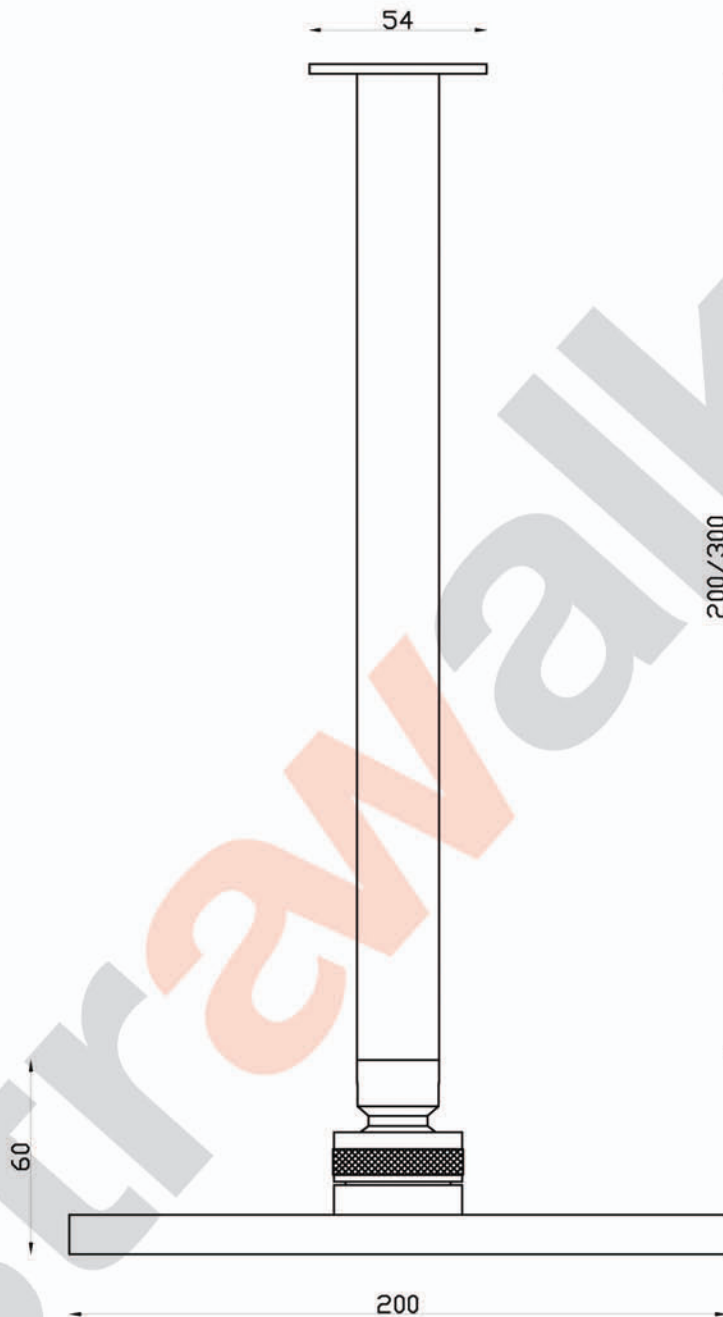

# STUDIO 5

A75.11.AC Shower Arm & Rose

aw™

astrawalker™

Uncompromising quality. Conceived, designed and made in Australia.

ARCHITECTURAL BATHWARE