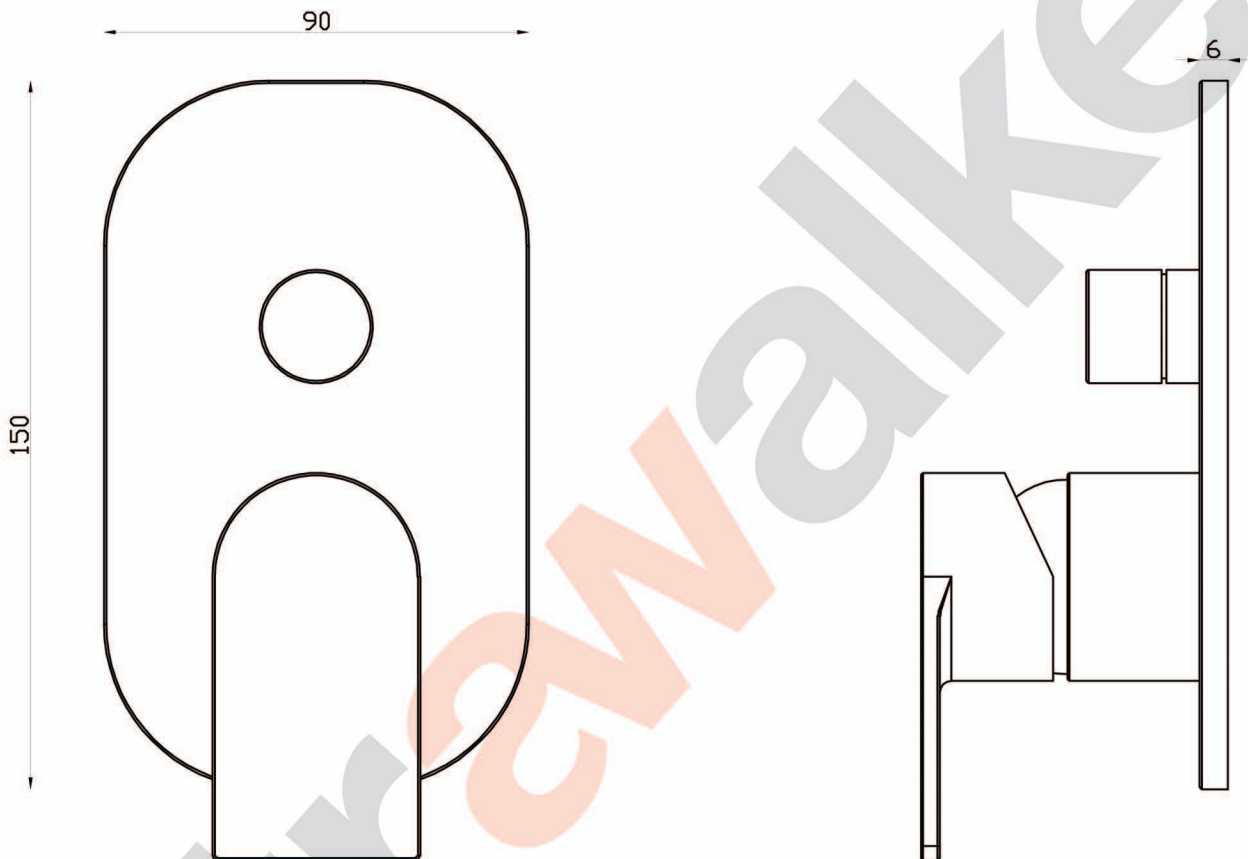

METROPOLIS

A76.48.V4 Bath/Shower Divertor Mixer

aw™

astrawalker™

Uncompromising quality. Conceived, designed and made in Australia.

ARCHITECTURAL BATHWARE