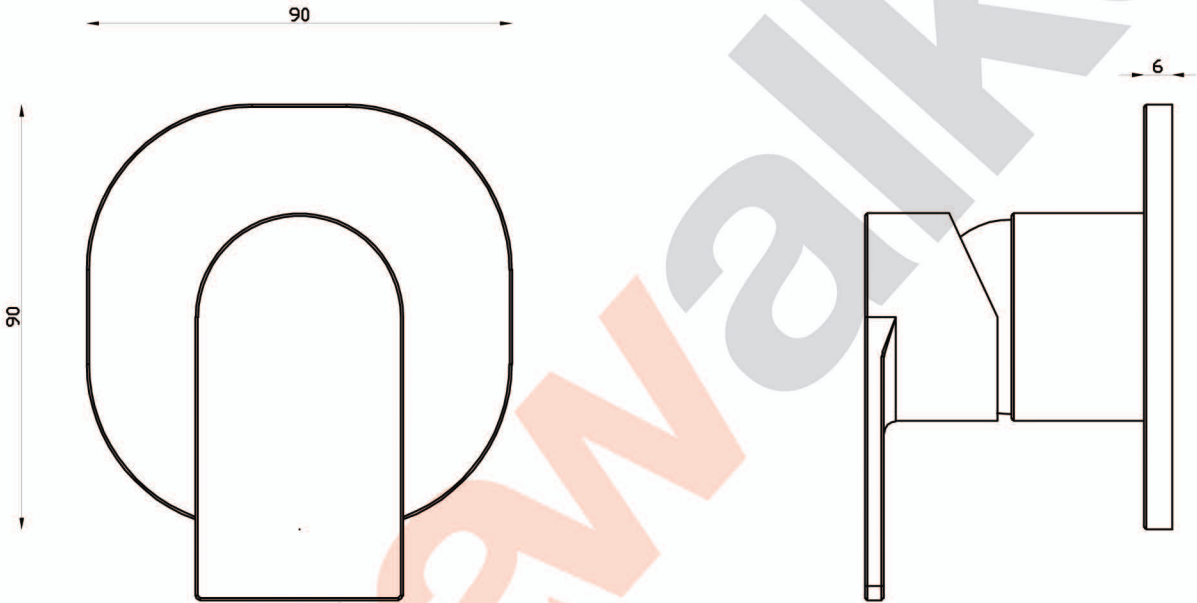

METROPOLIS

A76.48 Wall Mixer

astrawalker™