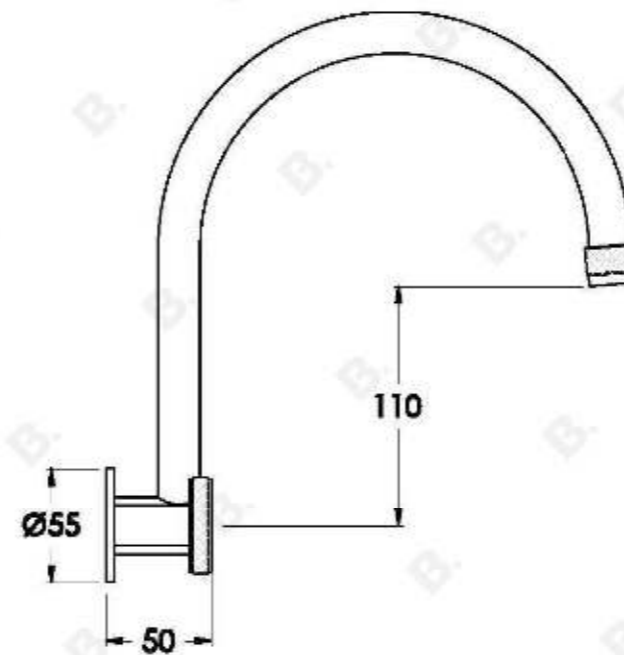

YOKATO WALL SET WITH DISC HANDLES

1.9328.00.6.XX

1.9328.50.6.XX: Flow controlled variant

PRODUCT DIMENSIONS:

Front view

Side view:

Top view: