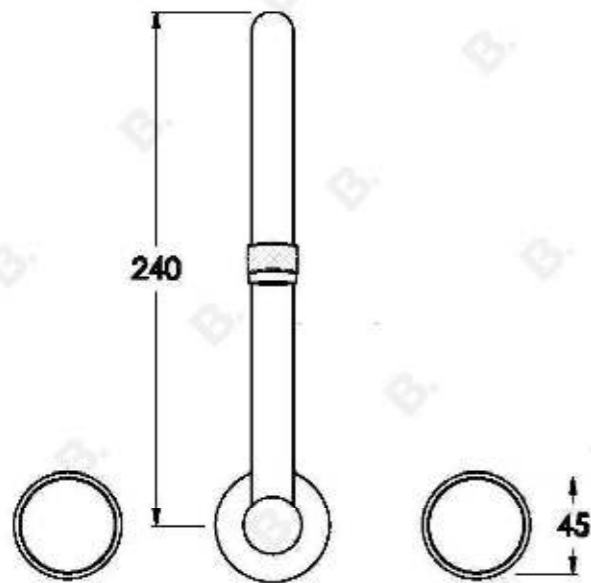

YOKATO WALL SET WITH DISC HANDLES

1.9328.00.6.XX

1.9328.50.6.XX: Flow controlled variant

PRODUCT DIMENSIONS:

Front view

Side view:

Top view: