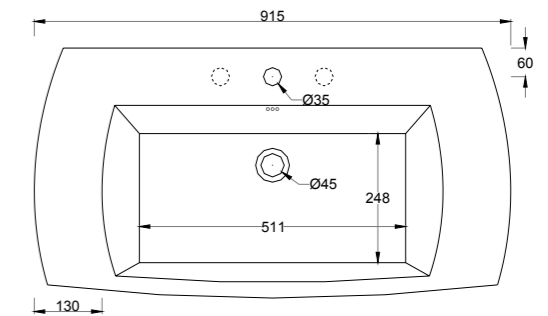

J A Z Z 9 1

PARISI
BATHWARE
DESIGN 

consolle

J A Z Z 9 1

consolle

PARISI
BATHWARE
DESIGN 

A much-awaited union of the traditional and the contemporary, indulging in soft femininity, the Jazz pedestal, ceramic basin invokes a feeling of calm sophistication. Available with Silver coated ceramic legs, or white ceramic legs.

Code:	(white with Silver ceramic legs) 1TH	ACJZ511
	(white with Silver ceramic legs) 3TH	ACJZ513
	(white with White ceramic legs) 1TH	ACJZ521
	(white with White ceramic legs) 3TH	ACJZ521

Tap Hole Options: 1 or 3 tap holes.

Waste Outlet

32mm overflow plug & waste to be ordered separately. (see Technical Data Sheet 2.99.0 in Vanity Basins section for options).

Overflow

Standard positioned at rear.

Installation Instructions

Detailed instructions included with basin.

Colour: White

Packing Details

25 kg (basin), 7 kg (legs). Supplied in two cartons.

Manufactured by **ARTCERAM**

1.44.0

July 2011

Tech Page: 1.44.0

Note: All dimensions are in millimetres and are subject to normal manufacturing variations. Parisi Bathware Pty Ltd reserves the right to vary specifications at any time without notice.