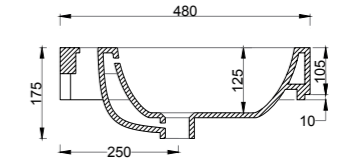

A much-awaited union of the traditional and the contemporary, indulging in soft femininity, the Jazz pedestal, ceramic basin invokes a feeling of calm sophistication. Available with Silver coated ceramic legs, or white ceramic legs.

Code:	(white with Silver ceramic legs) 1TH	ACJZ511
	(white with Silver ceramic legs) 3TH	ACJZ513
	(white with White ceramic legs) 1TH	ACJZ521
	(white with White ceramic legs) 3TH	ACJZ521

Tap Hole Options: 1 or 3 tap holes.

Waste Outlet

32mm overflow plug & waste to be ordered separately. (see Technical Data Sheet 2.99.0 in Vanity Basins section for options).

Overflow

Standard positioned at rear.

Installation Instructions

Detailed instructions included with basin.

Colour: White

Packing Details

25 kg (basin), 7 kg (legs). Supplied in two cartons.

Manufactured by **ARTCERAM**

1.44.0

July 2011

Tech Page: 1.44.0

Note: All dimensions are in millimetres and are subject to normal manufacturing variations. Parisi Bathware Pty Ltd reserves the right to vary specifications at any time without notice.