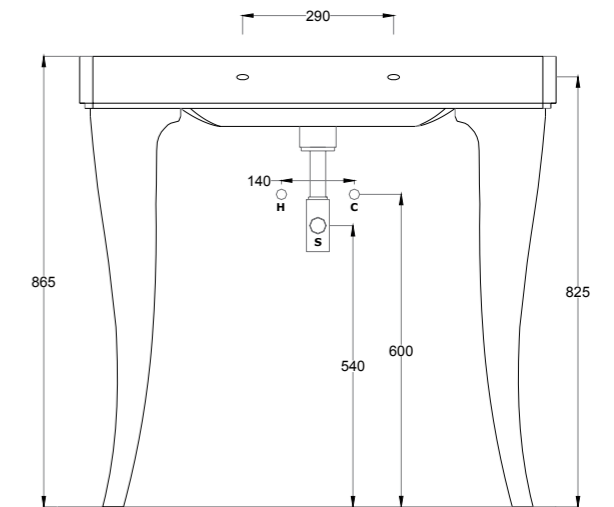

J A Z Z 9 1

PARISI
BATHWARE
DESIGN 

consolle

J A Z Z 9 1

consolle

PARISI
BATHWARE
DESIGN 

A much-awaited union of the traditional and the contemporary, indulging in soft femininity, the Jazz pedestal, ceramic basin invokes a feeling of calm sophistication. Available with Silver coated ceramic legs, or white ceramic legs.

Code:	(white with Silver ceramic legs) 1TH	ACJZ511
	(white with Silver ceramic legs) 3TH	ACJZ513
	(white with White ceramic legs) 1TH	ACJZ521
	(white with White ceramic legs) 3TH	ACJZ521

Tap Hole Options: 1 or 3 tap holes.

Waste Outlet

32mm overflow plug & waste to be ordered separately. (see Technical Data Sheet 2.99.0 in Vanity Basins section for options).

Overflow

Standard positioned at rear.

Installation Instructions

Detailed instructions included with basin.

Colour: White

Packing Details

25 kg (basin), 7 kg (legs). Supplied in two cartons.

Manufactured by **ARTCERAM**

1.44.0

July 2011

Tech Page: 1.44.0

Note: All dimensions are in millimetres and are subject to normal manufacturing variations. Parisi Bathware Pty Ltd reserves the right to vary specifications at any time without notice.