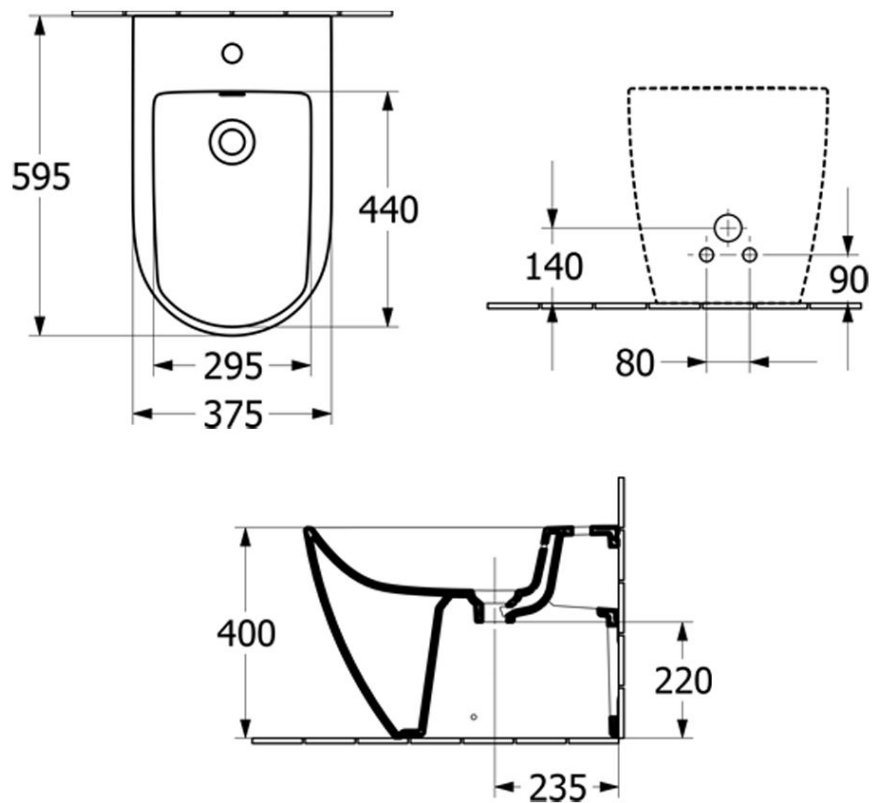

Subway 3.0 WF Bidet

1 Tap Hole

Product Image

Product Details

Code:	44710001CB
Brand:	Villeroy & Boch
Range:	SUBWAY 3.3
Warranty:	10 Years*
Product Width:	N/A
Product Depth:	N/A
WELS:	N/A

Additional Features

Technical Specification

Required Product
MATCHING WALL FACED OR BTW TOILET

Recommended Products
SUBWAY 3.0 4671 SERIES

Additional Notes

- SLIM EDGE DESIGN

*Please visit argentaust.com.au/warranty to view the full warranty

Note: All dimensions are in millimetres and are subject to normal manufacturing variations. Always use the physical product measurements for cut-outs and rough-ins as the technical details shown may differ from the actual product. Use acetic cured silicone sealant. Do not use epoxy type adhesives. Clean with damp cloth. Do not use abrasive cleaners, liquids or pastes.