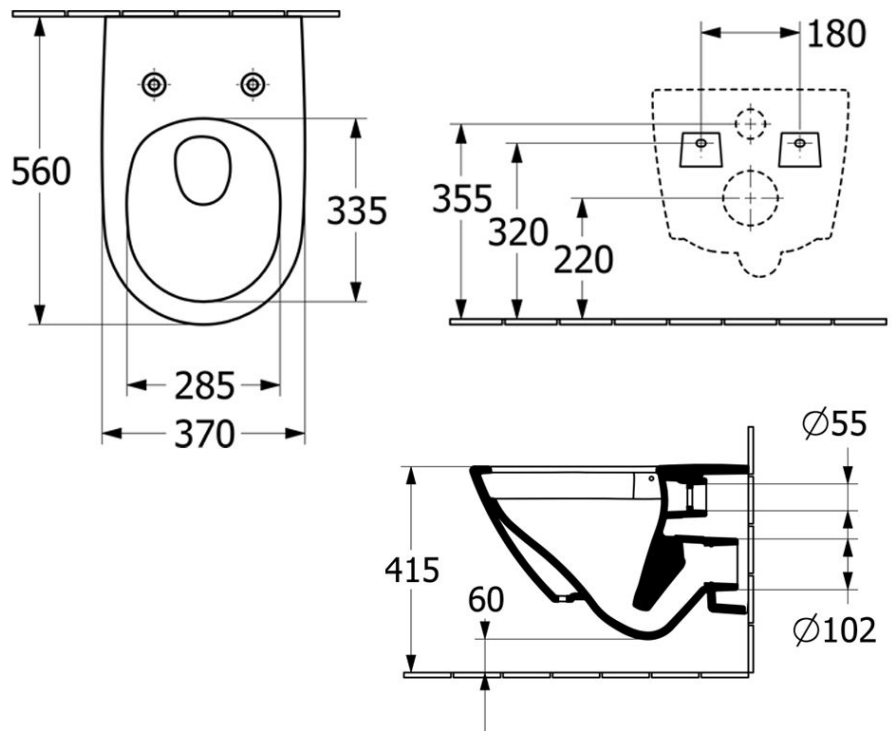

Additional Features

Technical Specification

Required Product
Matching In Wall Cistern with Frame

Recommended Products
ViConnect 92233500 or 92233600
Cistern with Frame with E100 E200 Or
E300 ViConnect Flush Plate

Additional Notes

- Matt White
- CeramicPlus
- TwistFlush
- Fully Smooth Sided
- Soft Close Seat

Installation Instructions
* Featuring Villeroy & Boch SupraFix Technology