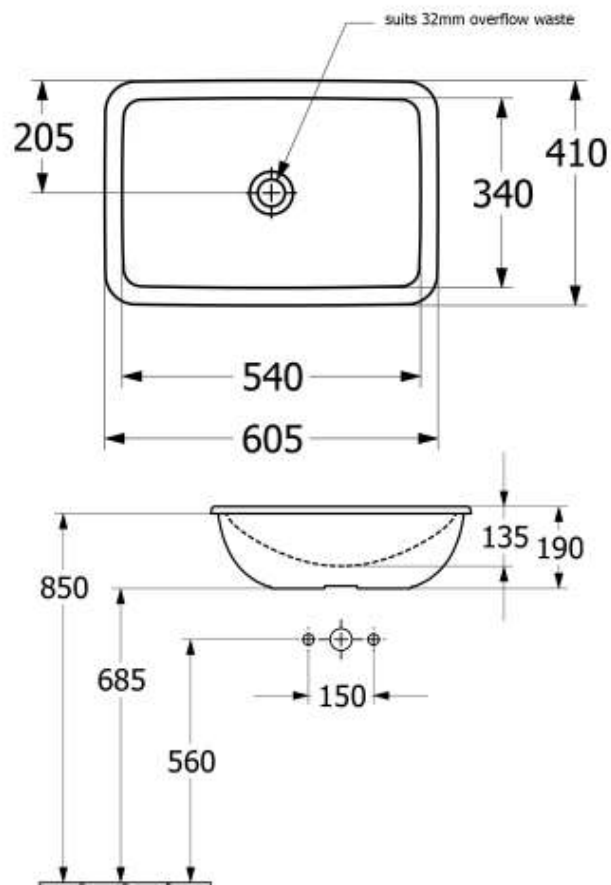

Loop Slim 600 Rect DI Basin NTH

Product Image **Product Details**

Code: 4A650001
Brand: Villeroy & Boch
Range: Loop Slim
Warranty: 10 Years*
Product Width: 605 mm
Product Depth: 405 mm
WELS: N/A

Additional Features **Technical Specification**

Required Product
 32mm Overflow Waste

Recommended Products
 K316-D PUW Series

Additional Notes
 • Water capacity to bottom of overflow - 5.4lt

Installation Instructions
 * Position logo visible at the back of the basin
 * Slot overflow at the front

*Please visit argentaust.com.au/warranty to view the full warranty

Note: All dimensions are in millimetres and are subject to normal manufacturing variations. Always use the physical product measurements for cut-outs and rough-ins as the technical details shown may differ from the actual product. Use acetic cured silicone sealant. Do not use epoxy type adhesives. Clean with damp cloth. Do not use abrasive cleaners, liquids or pastes.