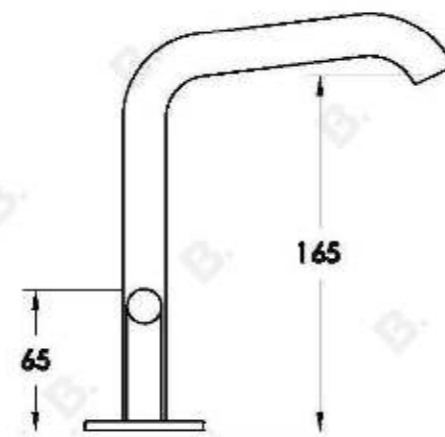

NANOBAR BASIN SET WITH METAL LEVERS

1.9200.00.3.XX

PRODUCT DIMENSIONS:

Front view:

Side view:

Top view: