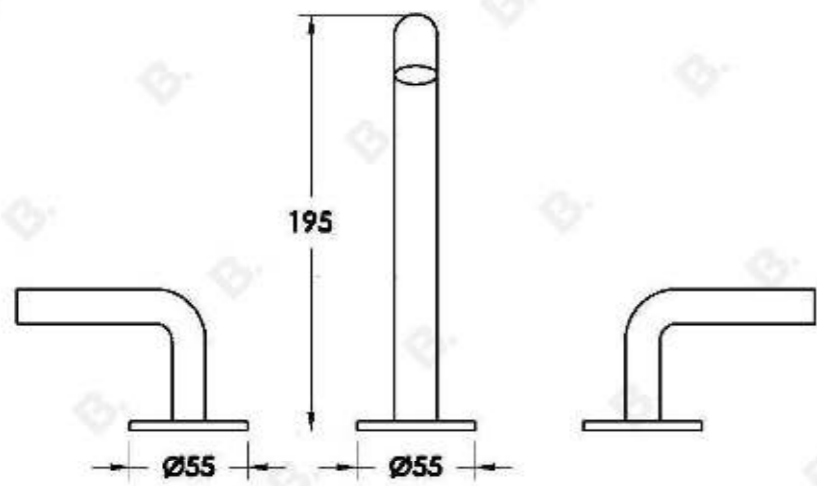

NANOBAR BASIN SET WITH METAL LEVERS

1.9200.00.3.XX

PRODUCT DIMENSIONS:

Front view:

Side view:

Top view: