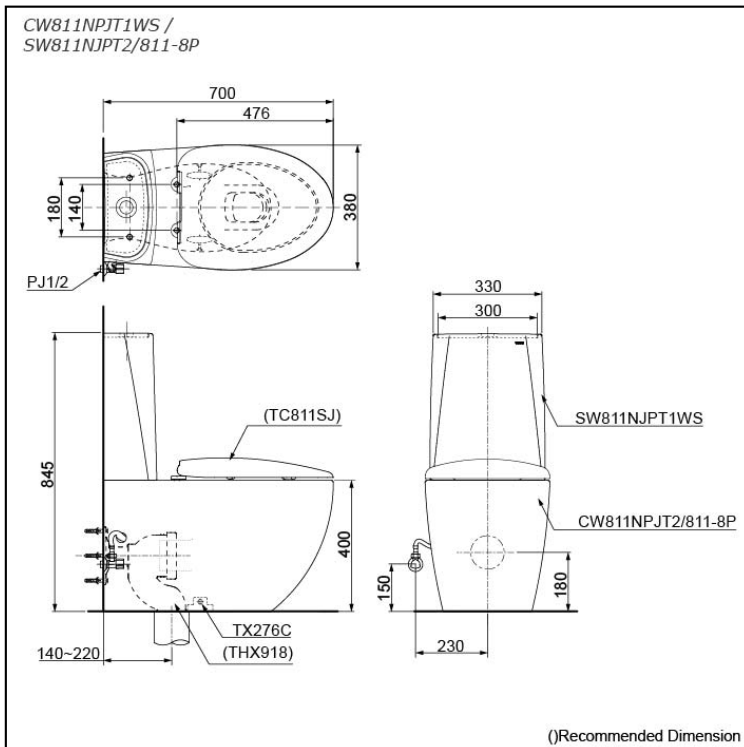

LE MUSE CLOSE COUPLED TOILET

Features

- Modern styling exclusively for Le Muse design suite
- Dual Flush System
- WATER SAVING

Specifications

Flush system:	Wash Down
Water Use:	4.5L / 3L
Rough-in:	S-trap/P-trap (Selectable)
Bowl Shape:	Elongated
Water Pressure:	0.05MPa~0.75MPa
Size:	380Wx700Dx845H mm

Parts description

Seat & Cover is **not included**.
Stop Valve & Flexible Hose is **not included**.

- **CW811NPJT1WS**
Elongated Closet Bowl
- **SW811NJPT2/811-8P**
Tank & Lid w/ Tank Trim

Optional Parts

- TC811SJ
Soft Close Seat & Cover (Urea Resin)
- THX918 (S-Trap)
S-Connector (Rough-in 140~220)

Colors

White

Certifications