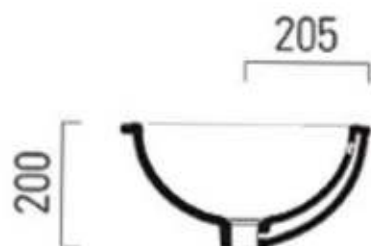

TRACCIA

A90.92.41 Washbasin 41 cm

Under counter

aw™

Cut-out Dimensions

astrawalker™