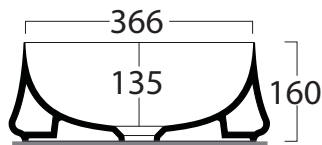

Sharp 42 Round Bench Basin

Product Code: SSMH02

The form of the Sharp basin references both the pottery wheel. A means to make ceramic items still in use, and the latest production techniques enabling its soft and light edges.

Specifications

Colour / Finish	—	White / Gloss
Material	—	Ceramic
Tap Holes	—	NTH
Waste Outlet	—	32mm overflow plug and waste to be ordered separately
W x H	—	420 x 160mm
Bench Depth	—	Minimum 450mm recommended
Warranty	—	10 years