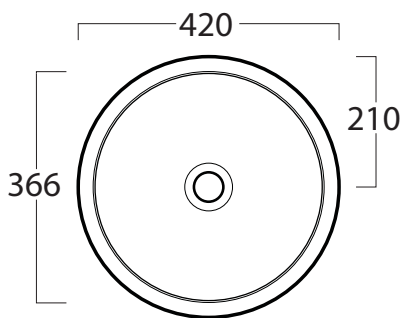

Sharp 42 Round Bench Basin

Product Code: SSMH02

The form of the Sharp basin references both the pottery wheel. A means to make ceramic items still in use, and the latest production techniques enabling its soft and light edges.

Specifications

Colour / Finish	—	White / Gloss
Material	—	Ceramic
Tap Holes	—	NTH
Waste Outlet	—	32mm overflow plug and waste to be ordered separately
W x H	—	420 x 160mm
Bench Depth	—	Minimum 450mm recommended
Warranty	—	10 years