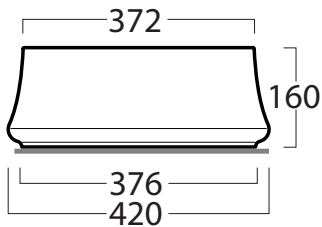

Sharp 42 Round Bench Basin

Product Code: SSMH02

The form of the Sharp basin references both the pottery wheel. A means to make ceramic items still in use, and the latest production techniques enabling its soft and light edges.

Specifications

Colour / Finish	—	White / Gloss
Material	—	Ceramic
Tap Holes	—	NTH
Waste Outlet	—	32mm overflow plug and waste to be ordered separately
W x H	—	420 x 160mm
Bench Depth	—	Minimum 450mm recommended
Warranty	—	10 years