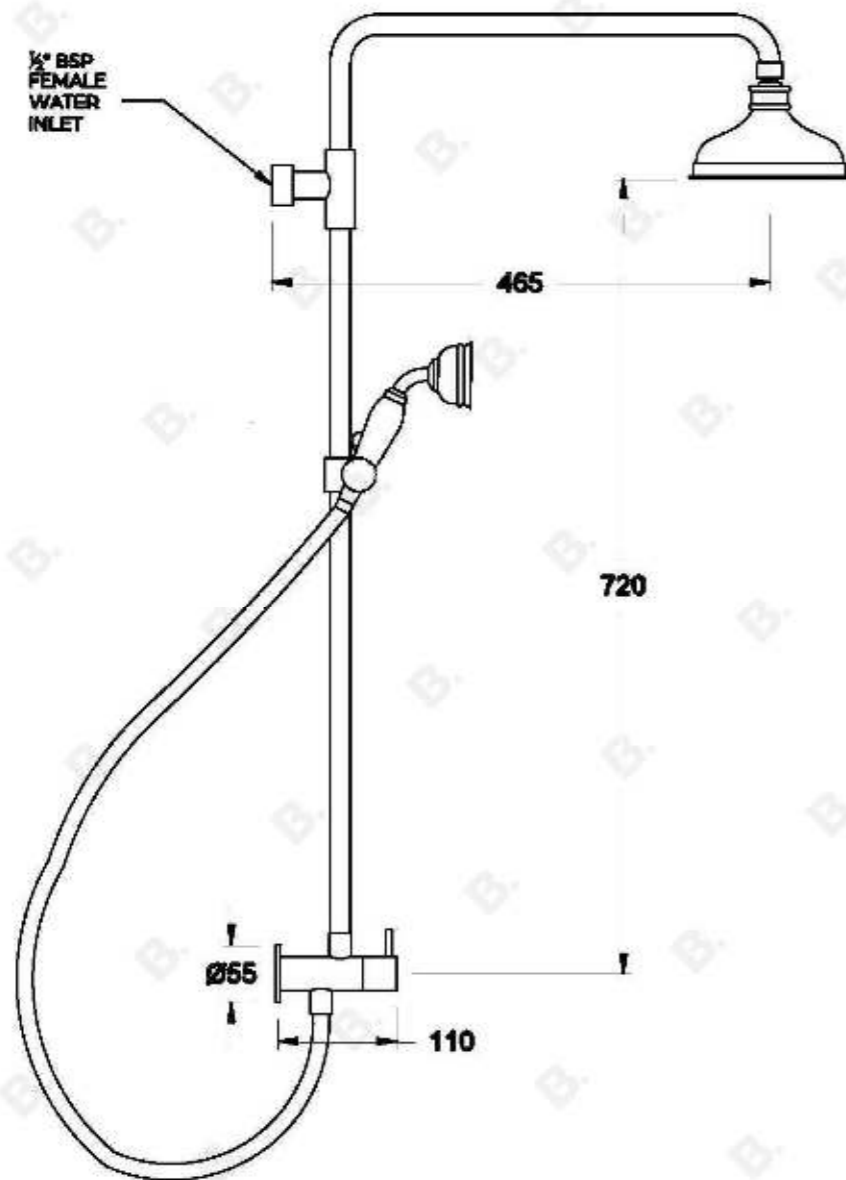

NEU ENGLAND EXPOSED SHOWER SET

1.8023.04.0.XX

PRODUCT DIMENSIONS:

Front view:

Side view:

Top view: