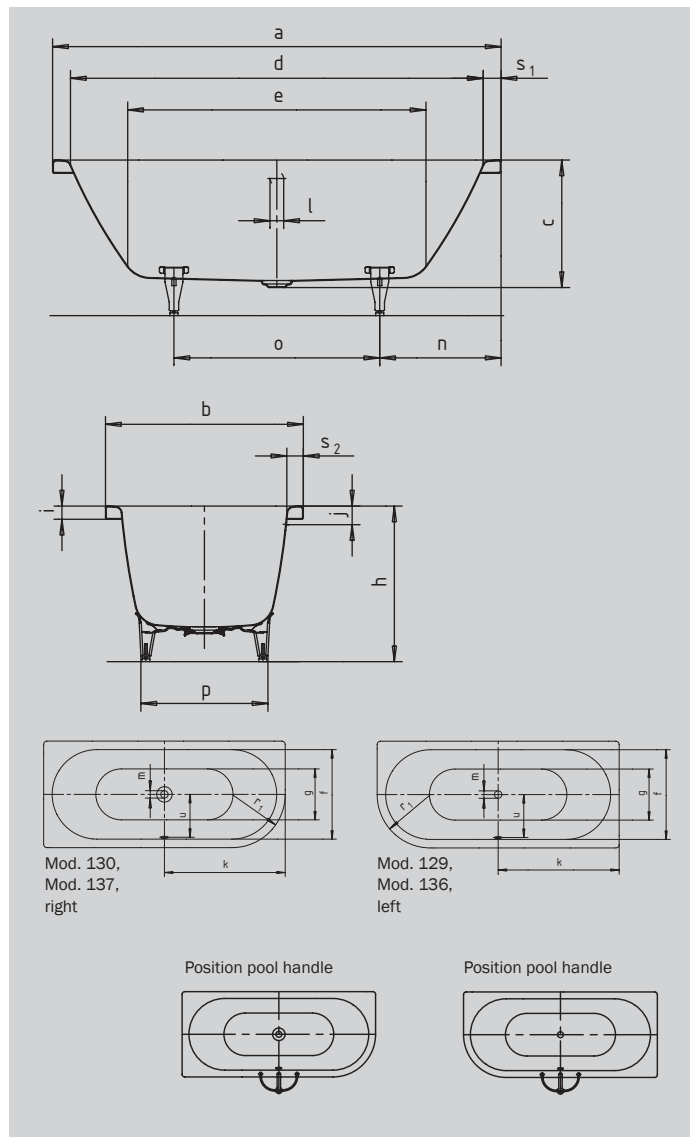

CENTRO DUO 1 LEFT CENTRO DUO 1 RIGHT

- pure simplicity and unpretentious elegance are what distinguish these baths
- bathing with a friend: two identical back rests and centrally positioned waste
- made of Kaldewei steel enamel 3,5 mm
- enamelled waste cover and overflow knob integrated in the bath design
- **30 YEAR WARRANTY**

Model No.		129	130	136	137
External length	a	1700	1700	1800	1800 mm
External width	b	750	750	800	800 mm
Depth	c	485	485	485	485 mm
Internal length (top)	d	1580	1580	1680	1680 mm
Internal length (bottom)	e	1130	1130	1230	1230 mm
Internal width (top)	f	630	630	680	680 mm
Internal width (bottom)	g	510	510	560	560 mm
Height with feet	h	605-640	605-640	595-630	595-630 mm
Height of rim	i	50	50	50	50 mm
Distance top edge to centre of overflow hole	j	70	70	70	70 mm
Distance bath edge to centre of drain hole	k	850	850	900	900 mm
Diameter of overflow hole	l	52	52	52	52 mm
Diameter of drain hole	m	52	52	52	52 mm
Distance foot end of bath edge to centre of foot	n	560	560	600	600 mm
Distance between the feet	o	580	580	600	600 mm
Max. width of feet	p	465	465	540	540 mm
Radius	r ₁	375	375	400	400 mm
Width of rim (foot end; lengthwise)	s ₁ ; s ₂	60; 60	60; 60	60; 60	60; 60 mm
Distance between centre holes	u	307	307	332	332 mm
Water volume** in litres		156	156	195	195
Weight of the enamelled bath in kg		53	53	56	56
Anti-slip		☒ 435	☒ 435	☒ 435	☒ 435 mm
Full anti-slip		900 x 300	900 x 300	900 x 300	900 x 300 mm