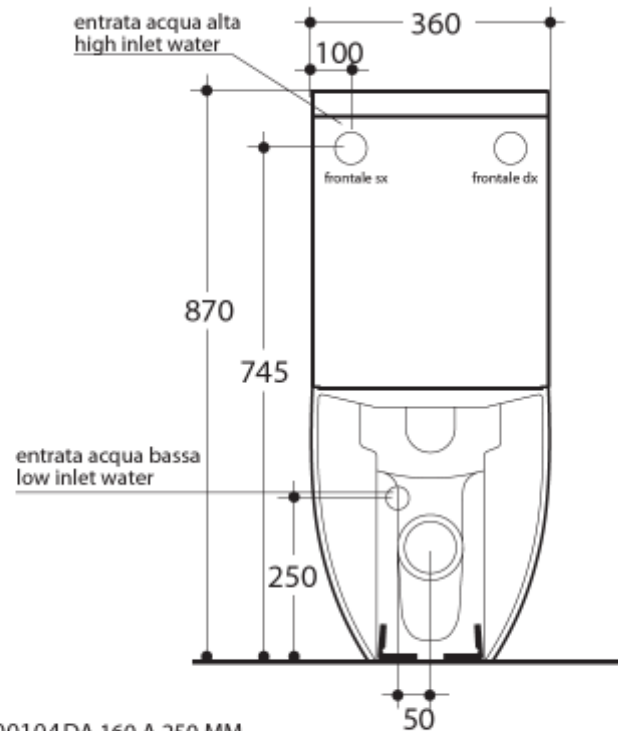

# FLO BACK TO WALL TOILET SUITE (FLO-BTW)

# KERASAN

Includes:  
311701 Flo Pan  
318101 Flo Cistern  
318701 Flo "Standard" Soft Close Seat  
S Trap Connector

Optional Seat:  
319101 Flo "Slim" Soft Close Seat

Note:  
Bottom water inlet not available in Australia

CON CURVA TECNICA art. 900104DA 160 A 250 MM  
WITH WASTE PIPE art. 900104 FLOOR OUTLET FROM 90 TO 160

Proudly imported and distributed by  
Gro Agencies Pty Ltd  
Unit 2 / 37 Howe St, Osborne Park, WA, 6017  
P 08 9446 3288 E info@groagencies.com.au W www.groagencies.com.au