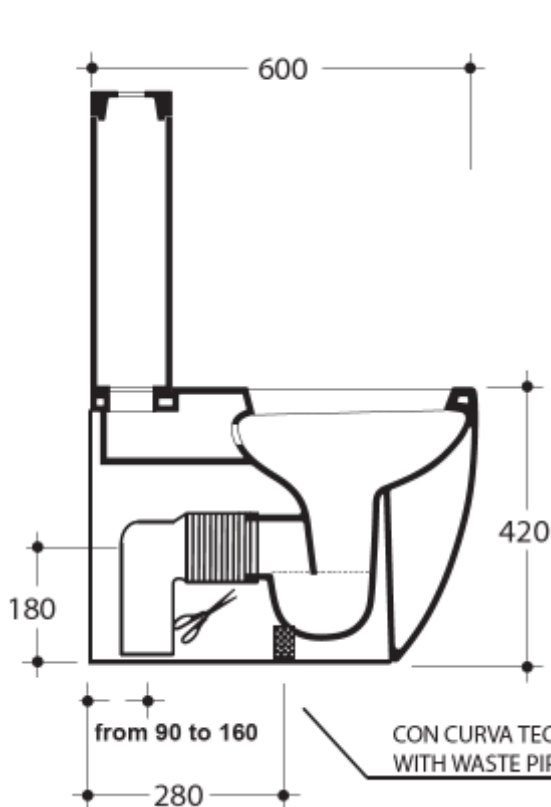

# FLO BACK TO WALL TOILET SUITE (FLO-BTW)

# KERASAN

Includes:  
311701 Flo Pan  
318101 Flo Cistern  
318701 Flo "Standard" Soft Close Seat  
S Trap Connector

Optional Seat:  
319101 Flo "Slim" Soft Close Seat

Note:  
Bottom water inlet not available in Australia

CON CURVA TECNICA art. 900104DA 160 A 250 MM  
WITH WASTE PIPE art. 900104 FLOOR OUTLET FROM 90 TO 160

Proudly imported and distributed by  
Gro Agencies Pty Ltd  
Unit 2 / 37 Howe St, Osborne Park, WA, 6017  
P 08 9446 3288 E info@groagencies.com.au W www.groagencies.com.au