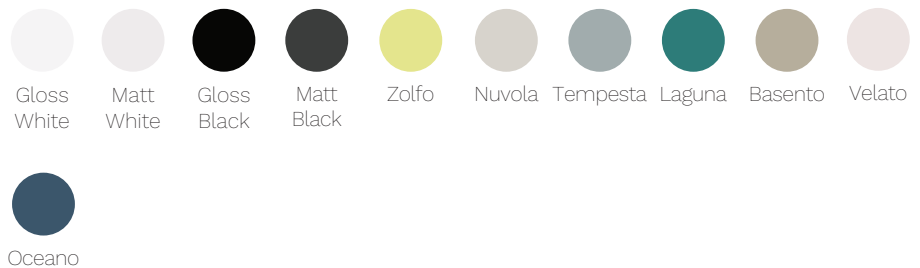

## Acquerello Bench Basin

**Product Code: VA42.XX**

(see colour codes below)

Acquerello collection, designed by Prospero Rasulo for Valdama, revolves around a new basin with soft lines, shaped by the light, with no hard shadows. Light slides over the surfaces in a fluid and natural way. These colourful beauties come with cover plates, with the option to mix and match colours. Available in Australia exclusively through PARISI, Acquerello basins and cover plates are available in 9 Matt colours and 2 Gloss colours.

**Colour & Finish** — White Gloss, White Matt (01), Black Gloss (02), Black Matt (22), Zolfo (90), Nuvola (91), Tempesta (92), Laguna (93), Basento (94), Velato (95), Oceano (96)

**Material** — Ceramic