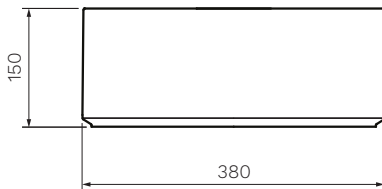

Acquerello Bench Basin

Product Code: VA42.XX

(see colour codes below)

Acquerello collection, designed by Prospero Rasulo for Valdama, revolves around a new basin with soft lines, shaped by the light, with no hard shadows. Light slides over the surfaces in a fluid and natural way. These colourful beauties come with cover plates, with the option to mix and match colours. Available in Australia exclusively through PARISI, Acquerello basins and cover plates are available in 9 Matt colours and 2 Gloss colours.

Colour & Finish — White Gloss, White Matt (01), Black Gloss (02), Black Matt (22), Zolfo (90), Nuvola (91), Tempesta (92), Laguna (93), Basento (94), Velato (95), Oceano (96)

Material — Ceramic

W x D x H — 430 x 380 x 150mm

Tap Holes — 0

Overflow — No

Bowl Capacity — 11 Litres

Waste Outlet — 32mm Universal Plug & Waste (TA3240 or TA4032) and ceramic Tavolozza drain-cover (VA4FVC) to be ordered separately

Warranty — 10 Years (Conditions Apply)

Installation note:

It is recommended that the basin be installed using a flexible sealant. Epoxy type glues must not be used. To do so may void product warranty.

>valdama