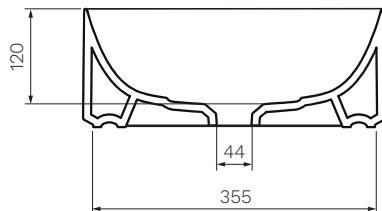

Acquerello Bench Basin

Product Code: VA42.XX

(see colour codes below)

Acquerello collection, designed by Prospero Rasulo for Valdama, revolves around a new basin with soft lines, shaped by the light, with no hard shadows. Light slides over the surfaces in a fluid and natural way. These colourful beauties come with cover plates, with the option to mix and match colours. Available in Australia exclusively through PARISI, Acquerello basins and cover plates are available in 9 Matt colours and 2 Gloss colours.

Colour & Finish — White Gloss, White Matt (01), Black Gloss (02), Black Matt (22), Zolfo (90), Nuvola (91), Tempesta (92), Laguna (93), Basento (94), Velato (95), Oceano (96)

Material — Ceramic

W x D x H — 430 x 380 x 150mm

Tap Holes — 0

Overflow — No

Bowl Capacity — 11 Litres

Waste Outlet — 32mm Universal Plug & Waste (TA3240 or TA4032) and ceramic Tavolozza drain-cover (VA4FVC) to be ordered separately

Warranty — 10 Years (Conditions Apply)

Installation note:

It is recommended that the basin be installed using a flexible sealant. Epoxy type glues must not be used. To do so may void product warranty.

>valdama