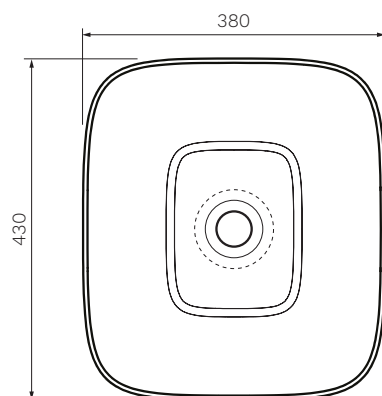

## Acquerello Bench Basin

**Product Code: VA42.XX**

(see colour codes below)

Acquerello collection, designed by Prospero Rasulo for Valdama, revolves around a new basin with soft lines, shaped by the light, with no hard shadows. Light slides over the surfaces in a fluid and natural way. These colourful beauties come with cover plates, with the option to mix and match colours. Available in Australia exclusively through PARISI, Acquerello basins and cover plates are available in 9 Matt colours and 2 Gloss colours.

**W x D x H** — 430 x 380 x 150mm

**Tap Holes** — 0

**Overflow** — No

**Bowl Capacity** — 11 Litres

**Waste Outlet** — 32mm Universal Plug & Waste (TA3240 or TA4032) and ceramic Tavolozza drain-cover (VA4FVC) to be ordered separately