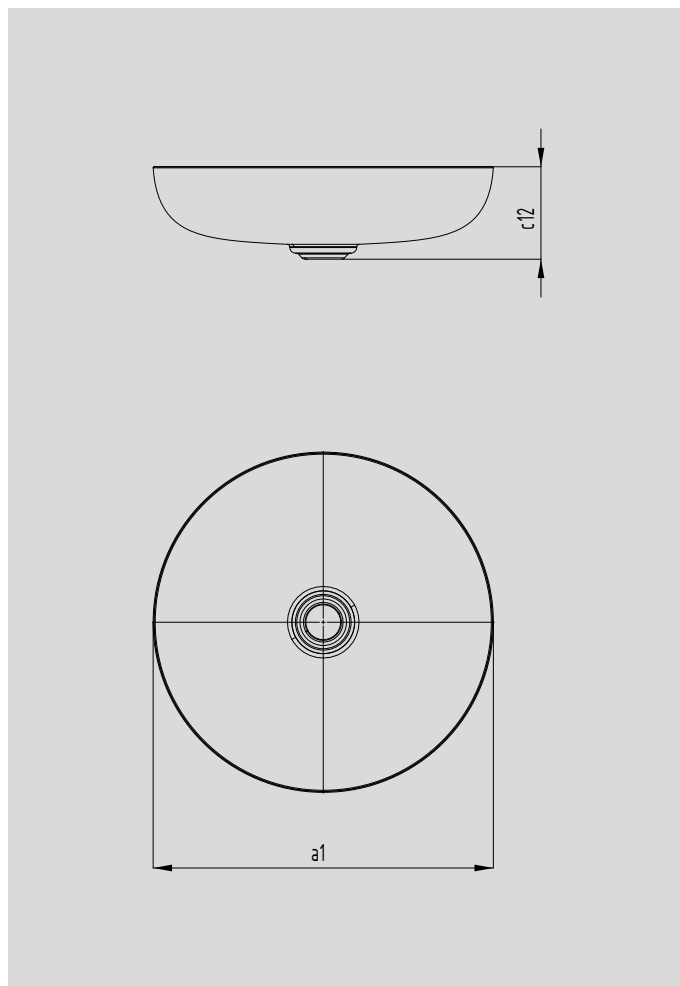

MIENA WASHBOWL

- Premium products redefine the concept of sophisticated minimalism
- Iconic in bathroom design: ideal for combination with elegant fittings
- Versatile combination with bathtubs and shower surfaces designed for a “perfect match”
- made of KALDEWEI steel enamel - resilient and durable material matched perfectly to the design
- designed by Anke Salomon

Similar illustrations

Model No.		NEW 3181	NEW 3180
External length	a1	380	450 mm
Distance basin surface to bottom edge of waste hole	c12	122	122 mm
Weight of the enamelled washbasin in kg		5,57	7,37 mm