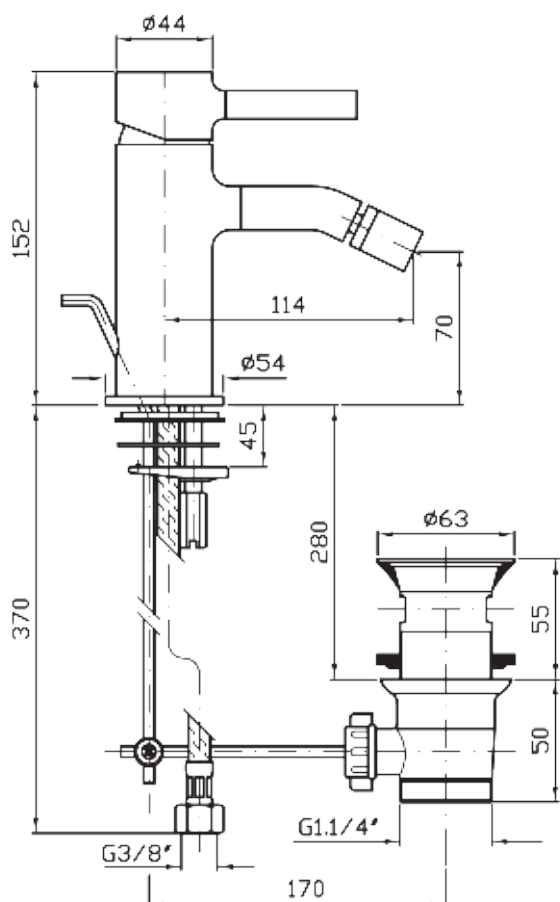

Pan Bidet Mixer

ZP6332

Finish: Chrome

Finishes available:

Matte Black, Brushed Nickel

The Pan bidet mixer is Zucchetti's interpretation of the basic cylinder type mixer tapware. Pan begins with classic archetypes and goes on to develop completely original aesthetics and new types of taps. Designers Roberto and Ludovica Palomba have concentrated their attention on the joint between the vertical and horizontal elements. As in nature there are no cuts and weldings, so that the spout and handle have a soft connection to the body, like the branch to the trunk of a tree.

The Pan bidet mixer featuring a pop up waste has been crafted from solid brass.

Spout projection of 114mm.

WARRANTY
15 years

*Conditions apply.