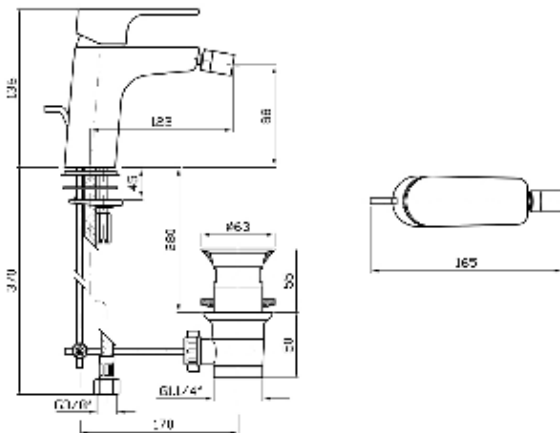

Wind Bidet Mixer

ZWN347

Finish: Chrome

The Wind bidet mixer is one item from a bathroom mixer collection characterised by a clean aesthetic and simple basic lines; perfect for any kind of bathroom. Designed by Zucchetti Research and Development Department.

The Wind bidet mixer with pop up waste is crafted from solid brass.

Spout projection of 122mm.

WARRANTY
15 years

*Conditions apply.