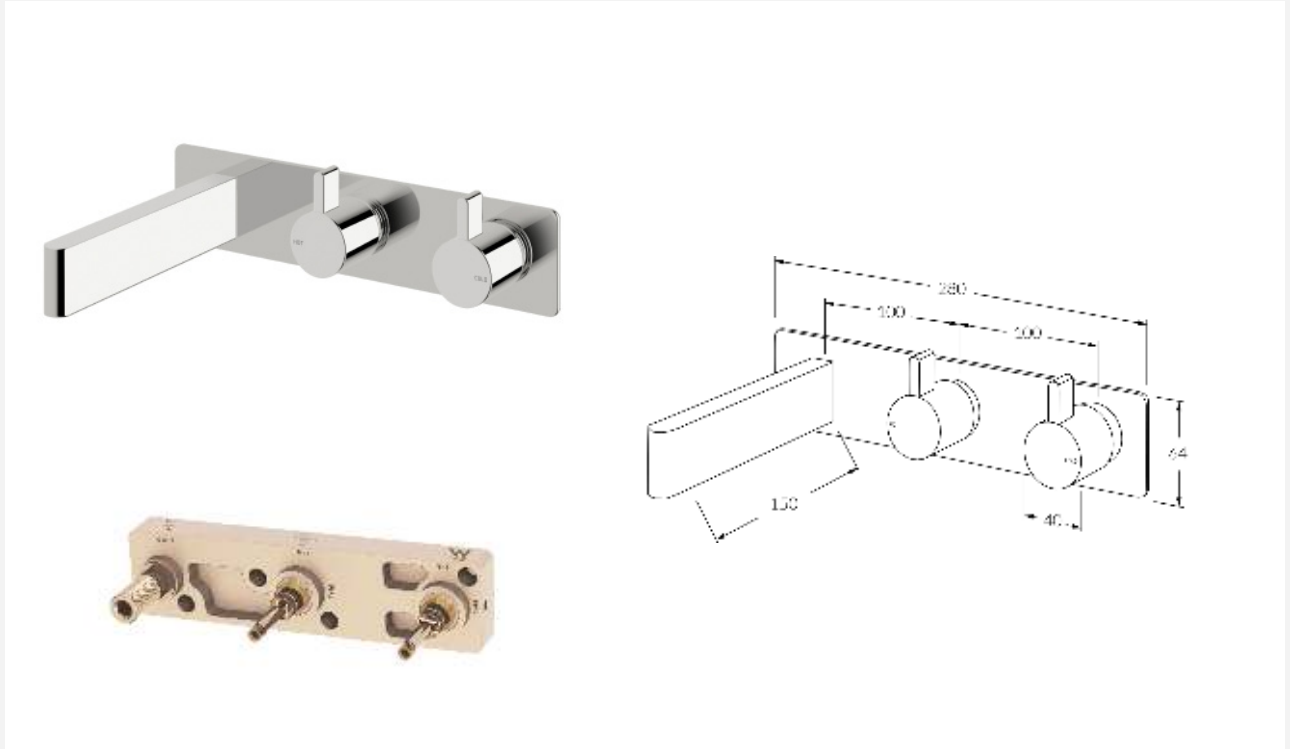

INFORMATION SHEET

Calibre Wall Basin Hostess System 150mm

Product code: CWBHS150RH Available Option: Right hand operation
 CWBHS150LH Left hand operation

FEATURING THE SUSSEX MASTERFIT

A new innovative all-in-one plumbing unit that simplifies the installation process for tapware and outlet combinations.

- Made in Australia from high quality solid brass
- Precision engineered to Australian Standards
- Significant savings in Cost, Labour and Time
- Easy to install
- Spindles, outlets and backplates fit perfectly every time
- Standards ½" BSP connections for plumbing fittings
- Tapware fully serviceable after installation
- Generous tolerance for wall cover thicknesses